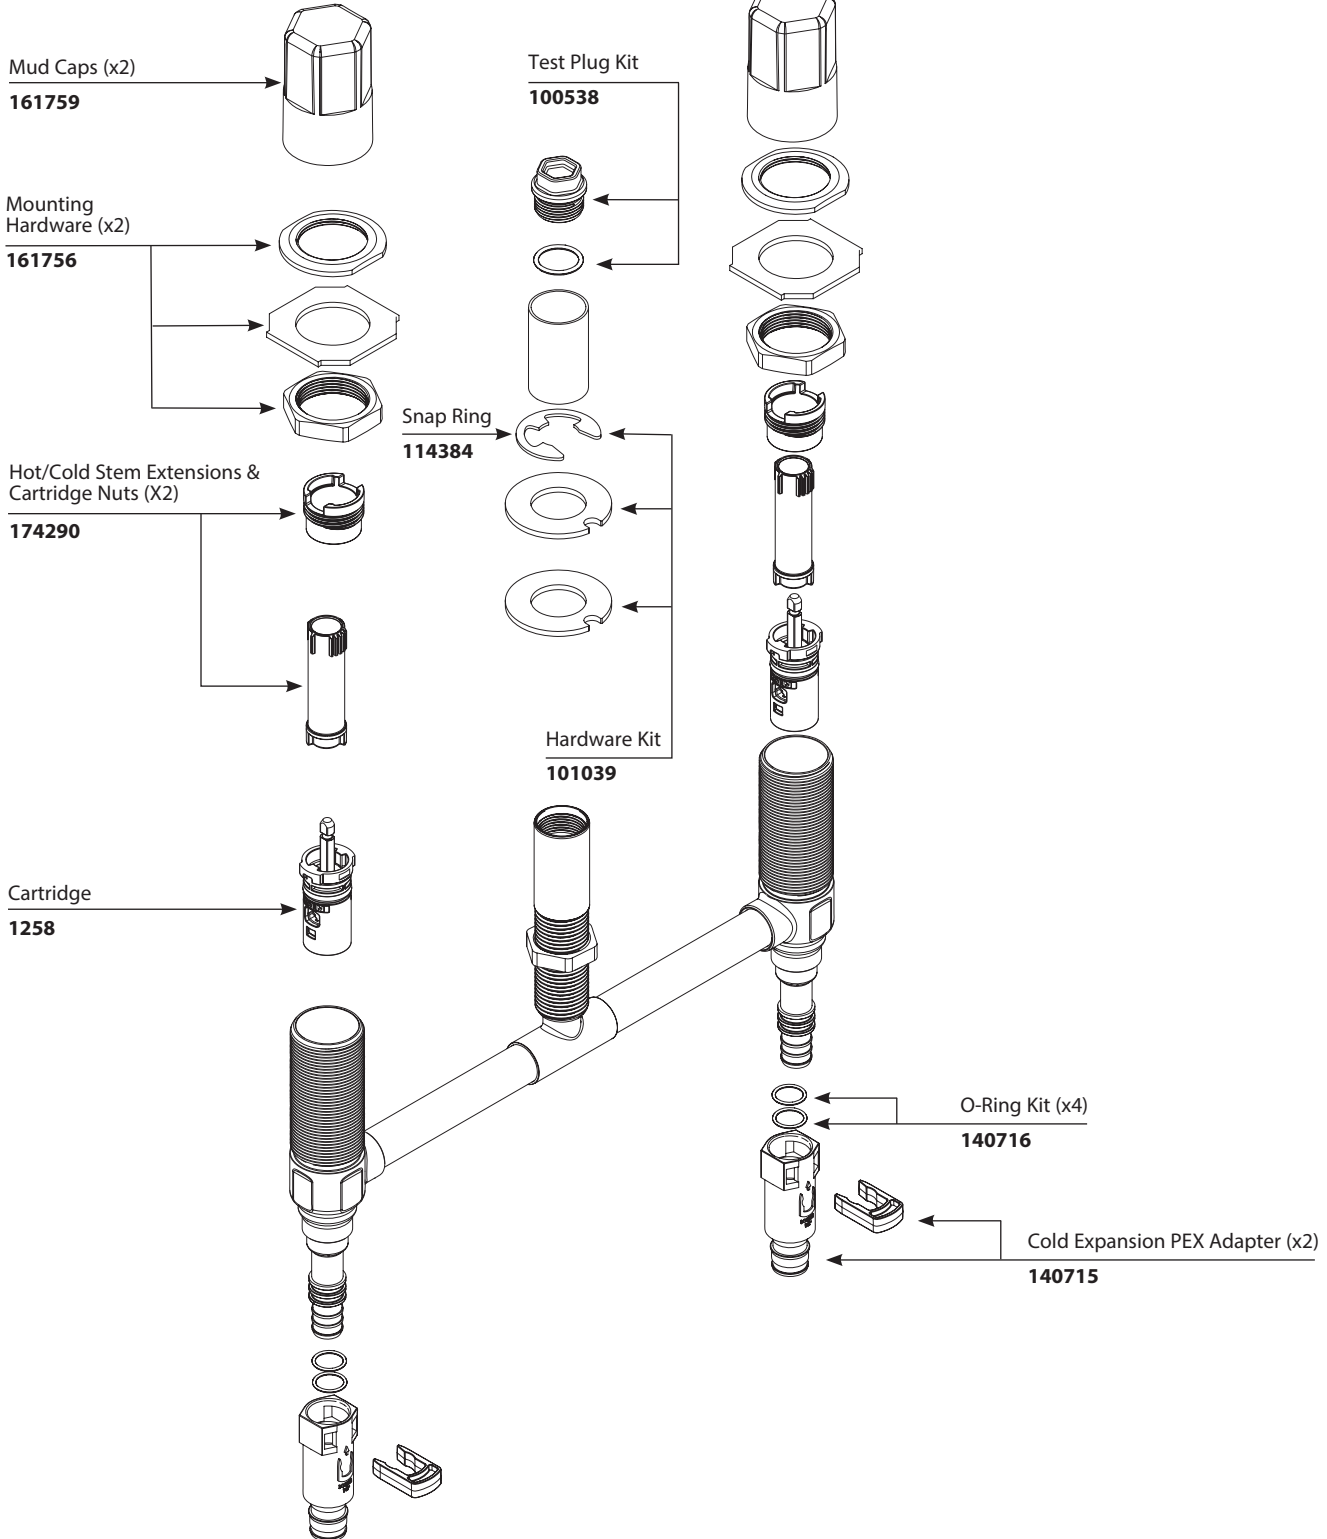

Buy it for looks. Buy it for life.®

■ Order by Part Number

*There is more than 1 version of this model.
Page down to identify the version you have.*

(For parts made after 9/2017)

Illustrated Parts

Moen®
**10" Fixed ROMAN TUB VALVE
Two-Handle Rough-In**

MODEL
4798

CONNECTIONS
1/2" PEX/Cold Expansion PEX

Buy it for looks. Buy it for life.®

Illustrated Parts

■ Order by Part Number

Moen®	
10" Fixed ROMAN TUB VALVE	
Two-Handle Rough-In	
MODEL	CONNECTIONS
4798	1/2" PEX/Cold Expansion PEX