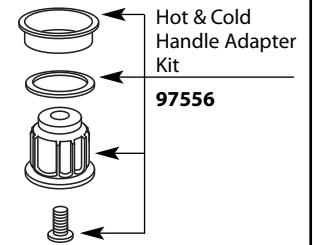

Replacement Cartridge
1224

Cartridge Nut
97535

* Hub & Elbow Assembly
(Includes cartridge nut & escstcheon nut)
100553 Hot
100552 Cold

* Aerator Kit (1.5 gpm)
101035 Chrome
Aerator Kit (2.2 gpm)
100112 Chrome

Deck Gasket Kit
97564

Hardware Package
13678

* Pop-Up Plug & O-Ring
103459
O-Ring
103460

* Drain Seat
103458

Models Prior to 4/1/02

Available Finishes

* Part Finishes Chart

97557	Chrome
97557W	Glacier
97558	Pol. Brass
97557PM	Platinum
97557ORB	Oil Rubbed Bronze
97559	Porc./Chrome
97560	Porc./Pol. Br.
97557BP	Black Opal
97557ST	Satine
97557SL	Brushed Nickel
115017	Porcelain