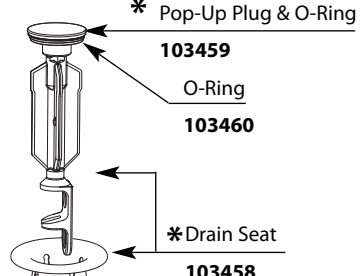

Replacement Cartridge
1224

Cartridge Nut
97535

* Hub & Elbow Assembly
(Includes cartridge nut & escstcheon nut)
100553 Hot
100552 Cold

* Aerator Kit (1.5 gpm)
101035 Chrome
Aerator Kit (2.2 gpm)
100112 Chrome

Deck Gasket Kit
97564

Hardware Package
13678

* Pop-Up Plug & O-Ring
103459
O-Ring
103460

* Drain Seat
103458

Models Prior to 4/1/02

Available Finishes

* Part Finishes Chart

97557	Chrome
97557W	Glacier
97558	Pol. Brass
97557PM	Platinum
97557ORB	Oil Rubbed Bronze
97559	Porc./Chrome
97560	Porc./Pol. Br.
97557BP	Black Opal
97557ST	Satine
97557SL	Brushed Nickel
115017	Porcelain