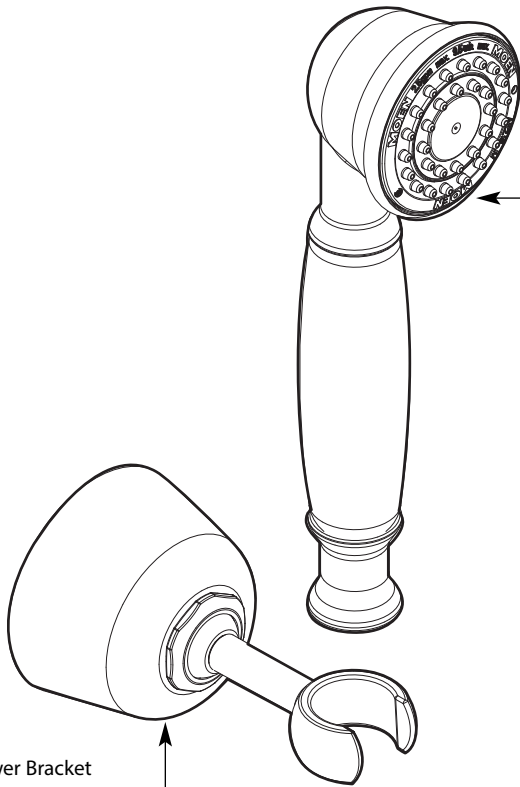

# Illustrated Parts

Handshower w/Wall Bracket & Hose		
MODEL	TYPE	FINISH
3861EP	Wand	Chrome
3861EPBN	Wand	Brushed Nickel
3861EPORB	Wand	Oil Rubbed Bronze
3861EPNL	Wand	Nickel
3861EPWR	Wand	Wrought Iron
DISCONTINUED		
3861	Wand	Chrome
3861BB	Wand	Brushed Bronze
3861PW	Wand	Pewter
3861BN	Wand	Brushed Nickel
3861WR	Wand	Wrought Iron
3861AN	Wand	Antique Nickel
3861ORB	Wand	Oil Rubbed Bronze
3861NL	Wand	Nickel
3861AZ	Wand	Antique Bronze
3861P	Wand	Polished Brass
3861CP	Wand	Chrome/Pol. Brass

HandShower Bracket

- 114348** Chrome  
(Used with Antique Nickel)
- 114348CP** Chrome/Pol. Brass
- 114348BN** Brushed Nickel
- 114348WR** Wrought Iron
- 114348ORB** Oil Rubbed Bronze
- 114348NL** Nickel
- 114348BB** Brushed Bronze
- 114348AZ** Antique Bronze

Hose

- A726** Chrome  
(Used with Brushed Nickel and Antique Nickel)
- A726ST** Nickel
- A726NL** Brushed Bronze
- A726AZ** Antique Bronze
- A726BR** (Used with Oil Rubbed Bronze)
- A726PW** Pewter
- A726WR** Wrought Iron