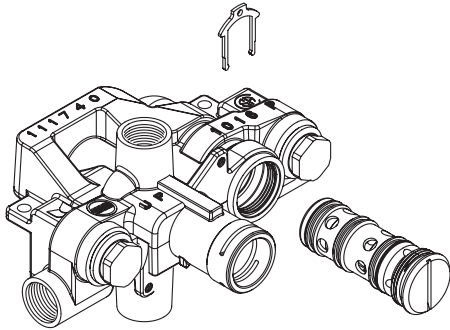

Buy it for looks. Buy it for life.®

■ Order by Part Number

Illustrated Parts

M•PACT MOENTROL® VALVE Pressure-Balancing Valve with Volume Control

<u>MODEL</u>	<u>VERSION</u>	<u>STOPS</u>
3570	CC	Yes
3510	IPS	No
63110	IPS	No
3520	CC	No
63120	CC	No
63150	IPS	Yes
63170	CC	Yes