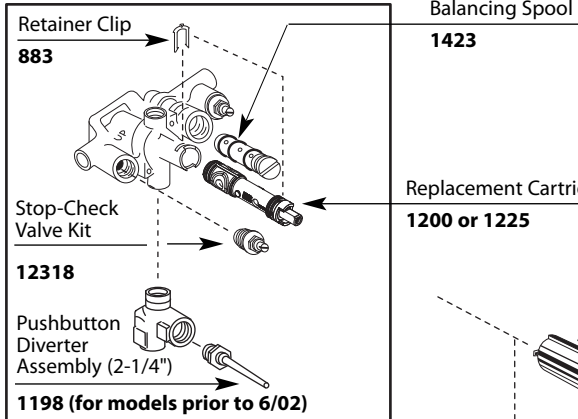

Buy it for looks. Buy it for life.®

■ Order by Part Number

Illustrated Parts

LEGEND® MOENTROL® Single-Handle Tub/Shower Valve And Trim With Push Button Diverter			
VALVE ONLY		TUB & SHOWER	
Model	Finish	Model	Finish
3270	Chrome	3285	Chrome
DISCONTINUED		DISCONTINUED	
3270P	Polished Brass	3285P	Polished Brass

1" Handle Extension Kit
w/Adjustable Temperature
Limit Stop
137347 Chrome

Adjustable Temperature Limit Stop
10066 Chrome
10066P Polished Brass

Escutcheon
150 Chrome
150P Polished Brass

Escutcheon Screws
15528 Chrome
99498 Polished Brass