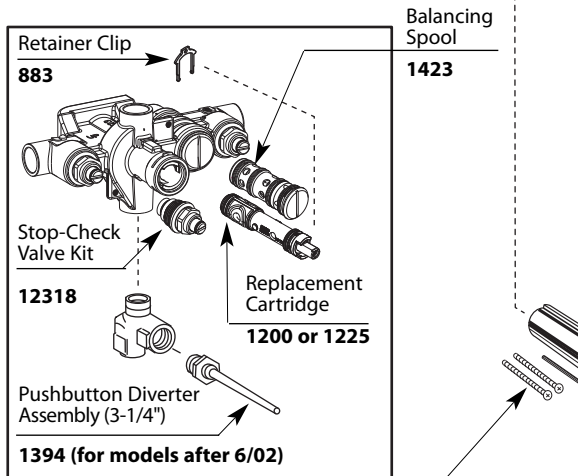

Buy it for looks. Buy it for life.®

■ Order by Part Number

Illustrated Parts

LEGEND® MOENTROL® Single-Handle Tub/Shower Valve And Trim With Push Button Diverter			
VALVE ONLY		TUB & SHOWER	
Model	Finish	Model	Finish
3270	Chrome	3285	Chrome
DISCONTINUED		DISCONTINUED	
3270P	Polished Brass	3285P	Polished Brass

1" Handle Extension Kit
w/Adjustable Temperature
Limit Stop
137347 Chrome

Adjustable Temperature Limit Stop
10066 Chrome
10066P Polished Brass

Escutcheon
150 Chrome
150P Polished Brass

Escutcheon Screws
15528 Chrome
99498 Polished Brass