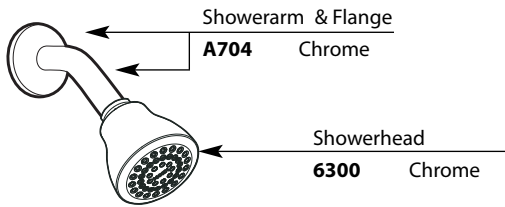

Buy it for looks. Buy it for life.®

■ Order by Part Number

Illustrated Parts

LEGEND® MOENTROL® Single-Handle Tub/Shower Valve And Trim With Push Button Diverter			
VALVE ONLY		TUB & SHOWER	
Model	Finish	Model	Finish
3270	Chrome	3285	Chrome
DISCONTINUED		DISCONTINUED	
3270P	Polished Brass	3285P	Polished Brass

1" Handle Extension Kit
w/Adjustable Temperature
Limit Stop
137347 Chrome

Adjustable Temperature Limit Stop
10066 Chrome
10066P Polished Brass

Escutcheon
150 Chrome
150P Polished Brass

Escutcheon Screws
15528 Chrome
99498 Polished Brass