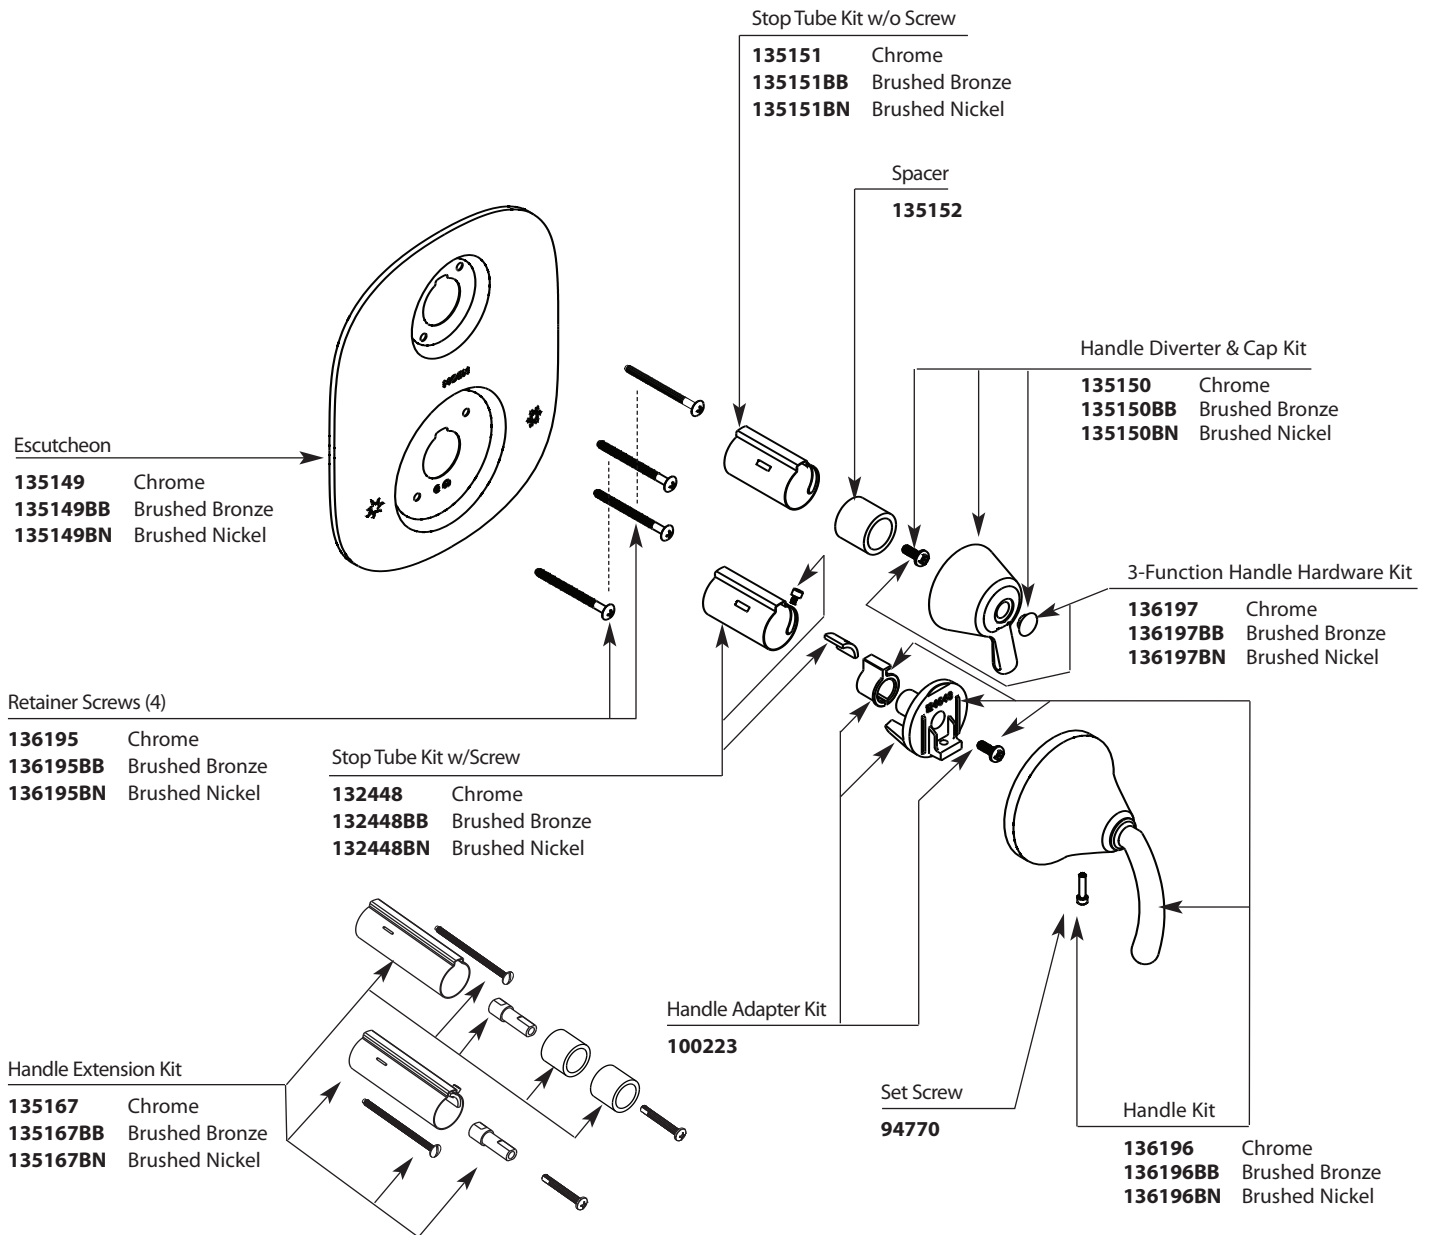

Buy it for looks. Buy it for life.®

■ Order by Part Number

Illustrated Parts

ICON™ MOENTROL®
with Built-In 3 Function Diverter Shower
Valve Trim for sku #283 Vertical Spa

MODEL	HANDLE	FINISH
T4112	Lever/Knob	Chrome
T4112BB	Lever/Knob	Brushed Bronze
T4112BN	Lever/Knob	Brushed Nickel

Buy it for looks. Buy it for life.®

Illustrated Parts

Available Finishes

Parts Finishes Chart

<p>Shower Arm</p> 	<p>10154 Chrome 10154BB Brushed Bronze 10154BN Brushed Nickel</p>
<p>Accent Kit</p> 	<p>AT2199 Chrome AT2199BB Brushed Bronze AT2199BN Brushed Nickel</p>
<p>Showerhead</p> 	<p>6312 Chrome 6312BB Brushed Bronze 6312BN Brushed Nickel</p>
<p>Body Spray</p> 	<p>A501 Chrome A501BB Brushed Bronze A501BN Brushed Nickel</p>