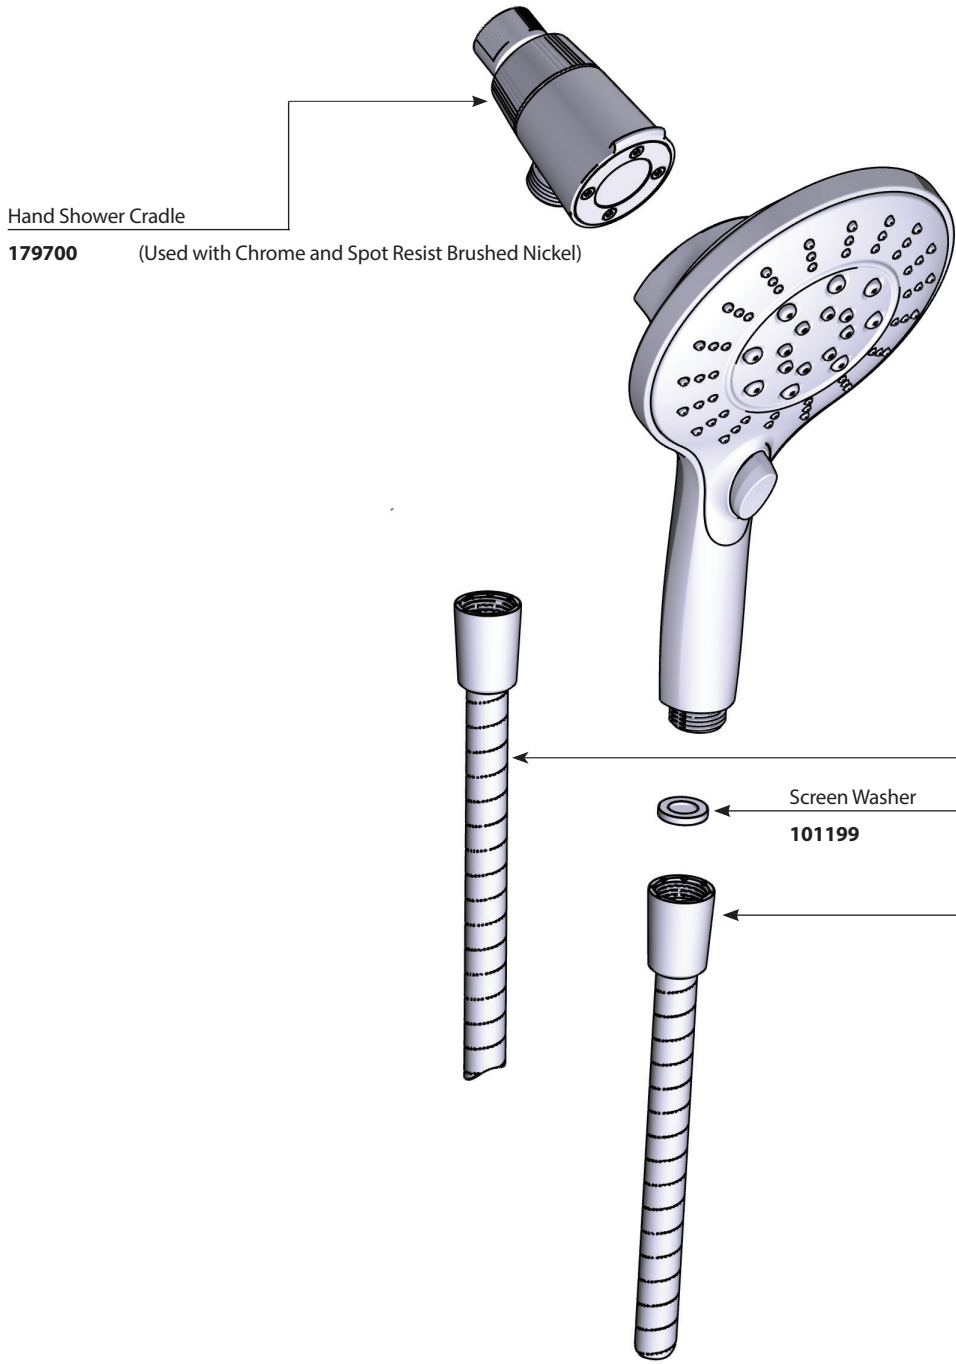

■ Order by Part Number

**Engage™**  
**Magnetix™ Rainshower Combo**

<u>MODEL</u>	<u>TYPE</u>	<u>FINISH</u>
26115	Wand	Chrome
26115SRN	Wand	Spot Resist Brushed Nickel

Hand Shower Cradle

**179700** (Used with Chrome and Spot Resist Brushed Nickel)

60" Hose

**170930** Chrome  
**170930SRN** Spot Resist Brushed Nickel

Screen Washer

**101199**