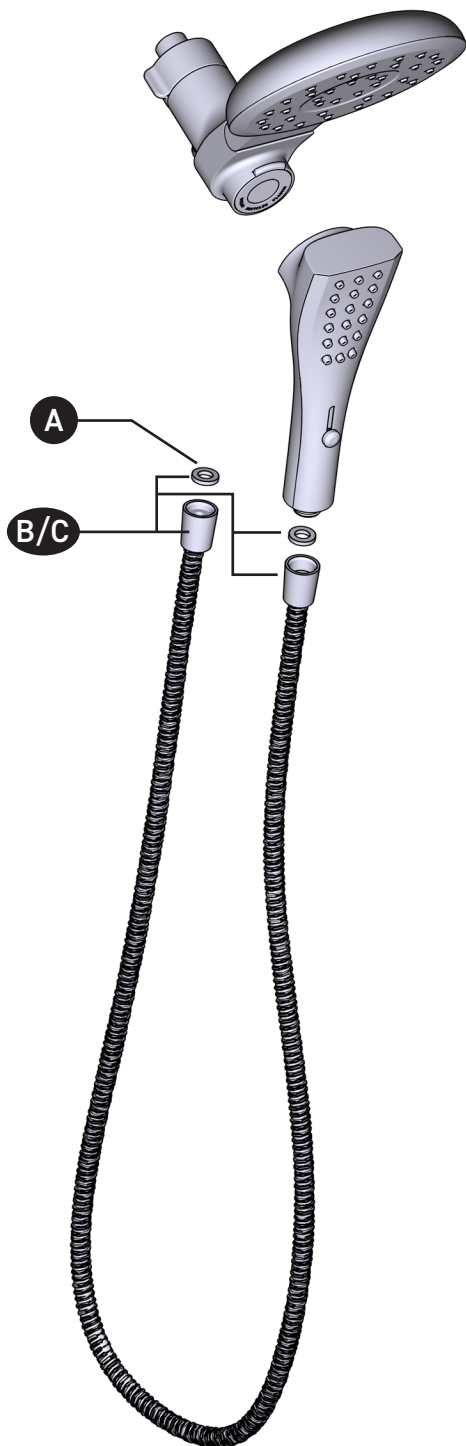

# MOEN®

ORDER BY PART NUMBER

## Illustrated Parts

Moën®

Magnetix™ Rainshower Combo

<b>MODEL</b>	<b>TYPE</b>	<b>FINISH</b>
220C2	Combo, 2.5 gpm	Chrome
220C2SRN	Combo, 2.5 gpm	Brushed Nickel
220C2EP	Combo, 1.75 gpm	Chrome
220C2EPSRN	Combo, 1.75 gpm	Brushed Nickel
220C3	Combo, 2.5 gpm	Chrome
220C3BN	Combo, 2.5 gpm	Brushed Nickel
220C3BL	Combo, 2.5 gpm	Matte Black
220C3ORB	Combo, 2.5 gpm	Oil Rubbed Bronze
220C3EP	Combo, 1.75 gpm	Chrome
220C3EPBN	Combo, 1.75 gpm	Brushed Nickel
220C3EPBL	Combo, 1.75 gpm	Matte Black
220C3EPORB	Combo, 1.75 gpm	Oil Rubbed Bronze

ID	Kit Description	Kit Number	Finish
A	Screen Washer	101199	N/A
B	72" Hose Kit <i>(for 220C3 series)</i>	210007 210007BG 210007BN 210007BL 210007ORB 210007SRN	Chrome Brushed Gold Brushed Nickel Matte Black Oil Rubbed Bronze Spot Resist Brushed Nickel
C	60" Hose Kit <i>(for 220C2 series)</i>	155748 155748 BG 155748 BN 155748 BL 155748 ORB 155748 SRN	Chrome Brushed Gold Brushed Nickel Matte Black Oil Rubbed Bronze Spot Resist Brushed Nickel