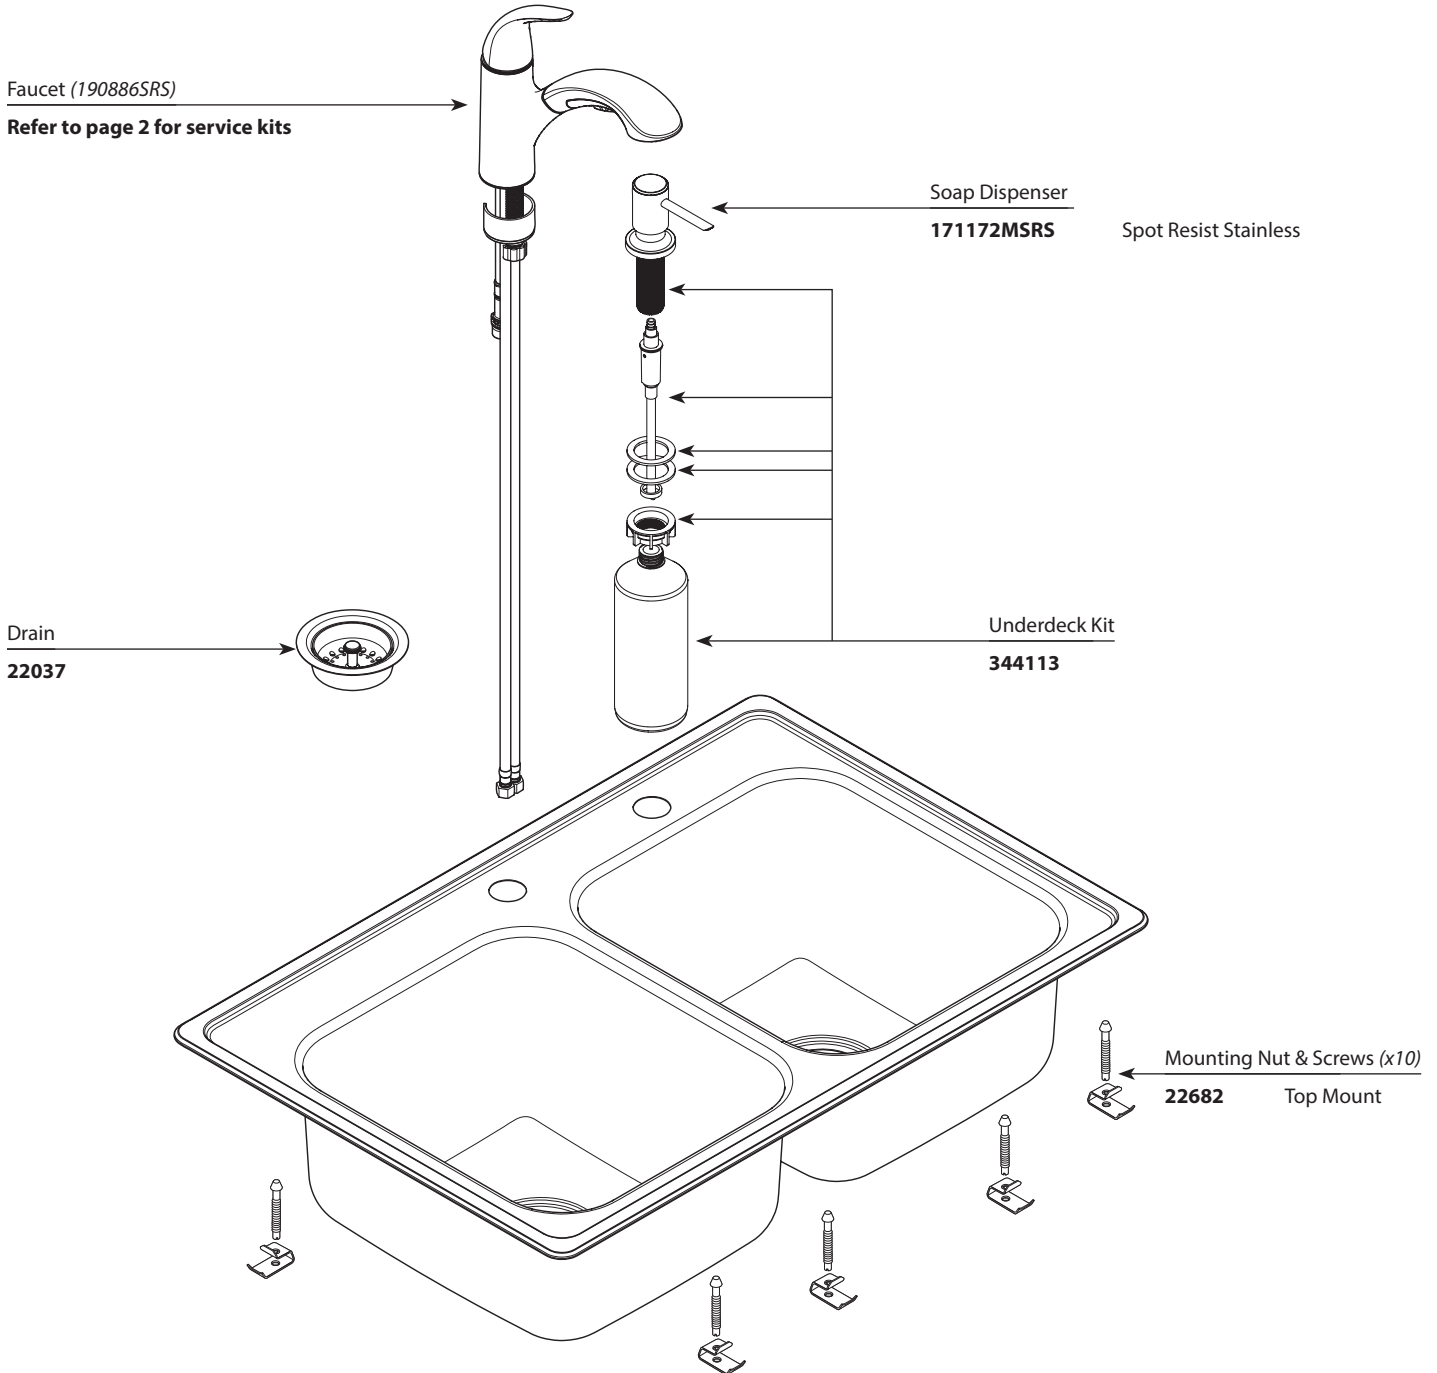

■ Order by Part Number

<b>GALVIN™</b>		
<b>One Handle Pullout</b>		
<b>Kitchen Faucet &amp; Sink Combo</b>		
<b>MODEL</b>	<b>TYPE</b>	<b>FINISH</b>
21579	Faucet/Sink Combo	Spot Resist Stainless

■ **Order by Part Number**

■ **NOTE:** To order full faucet, use 190886SRS. Faucet not sold separately. Sold as a part of 21579 Sink Combo ONLY.

**GALVIN™**  
One Handle Pullout Kitchen Faucet