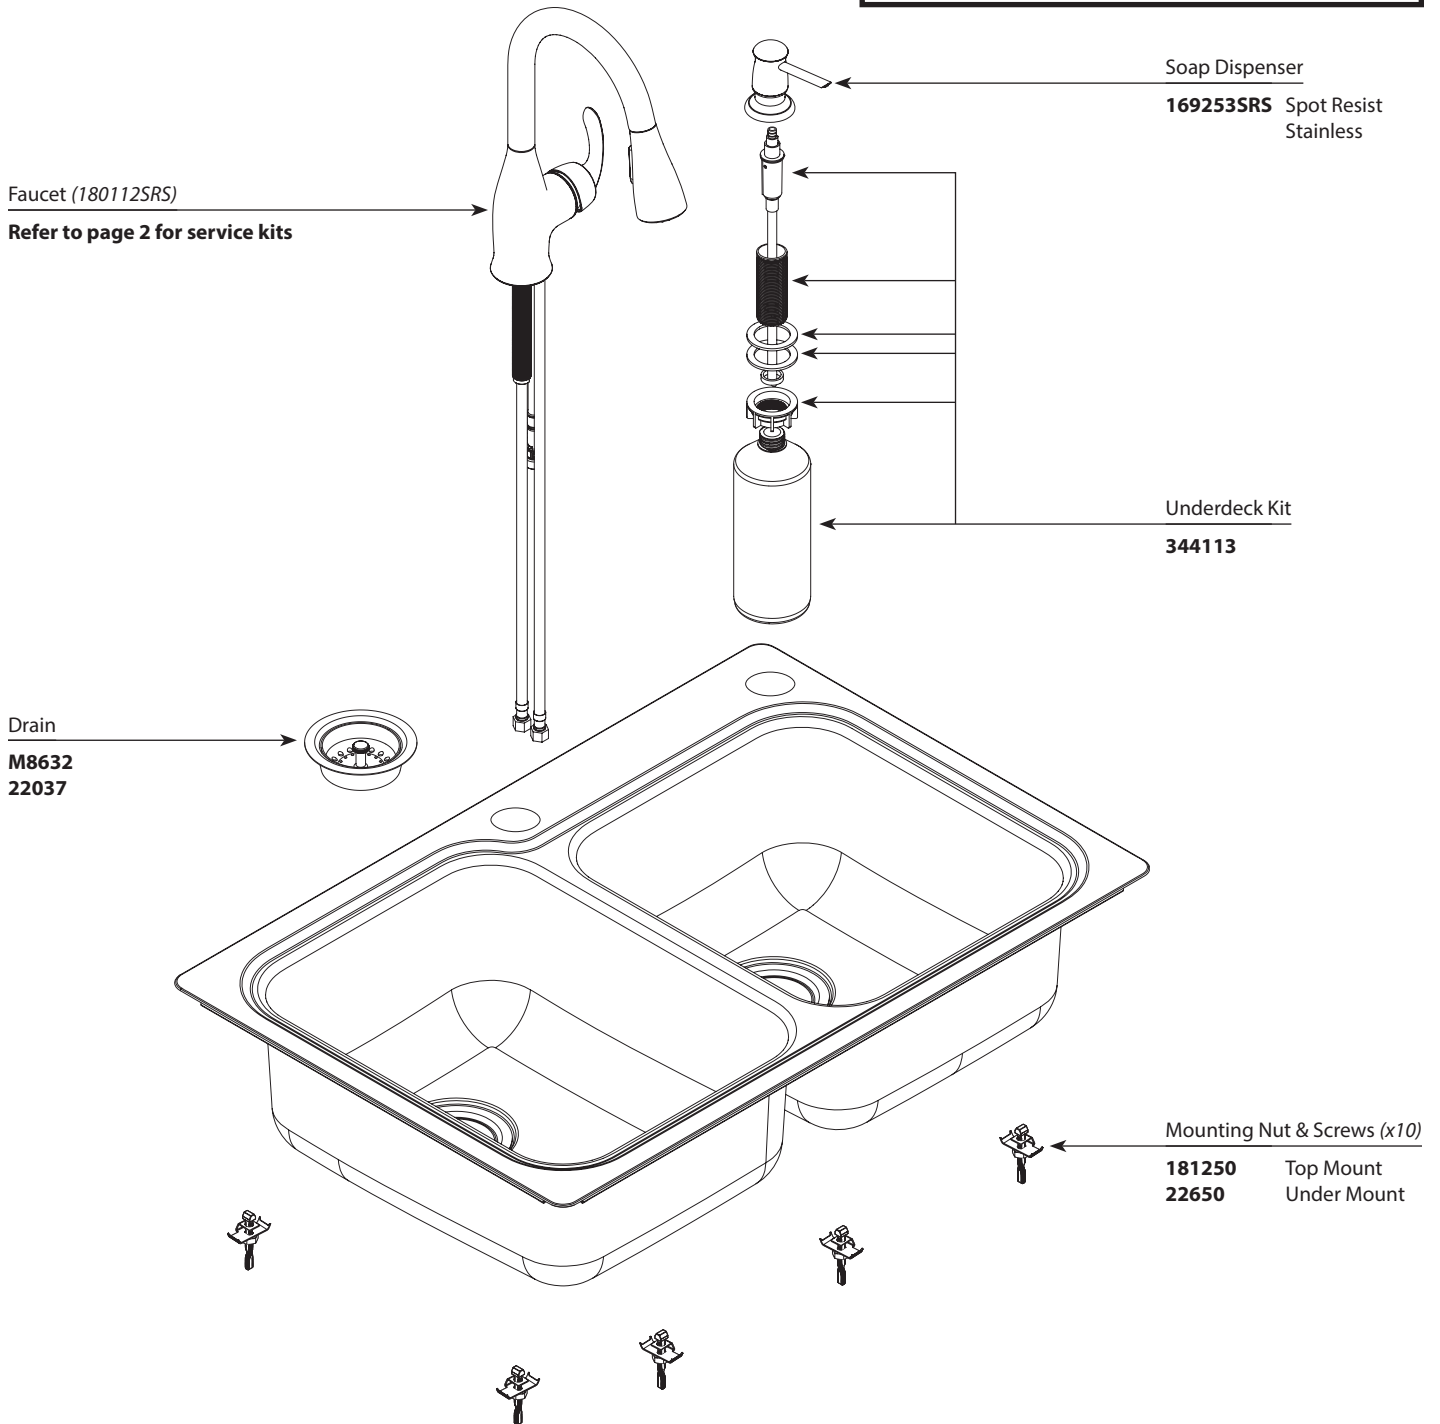

■ Order by Part Number

*There is more than one version of this model.  
Page down to identify the version you have.*

<b>KELSA™</b>		
<b>One Handle Pulldown Kitchen Faucet &amp; Sink Combo</b>		
<b>MODEL</b>	<b>TYPE</b>	<b>FINISH</b>
21538	Faucet/Sink Combo	Spot Resist Stainless

■ Order by Part Number

**KELSA™**  
**One Handle Pullout Kitchen Faucet**

■ **NOTE:** To order full faucet, use 180112SRS. Faucet not sold separately. Sold as a part of 21538 Sink Combo ONLY.

■ Order by Part Number

**KELSA™**  
One Handle Pullout Kitchen Faucet

■ **NOTE:** To order full faucet, use 180112SRS. Faucet not sold separately. Sold as a part of 21538 Sink Combo ONLY.