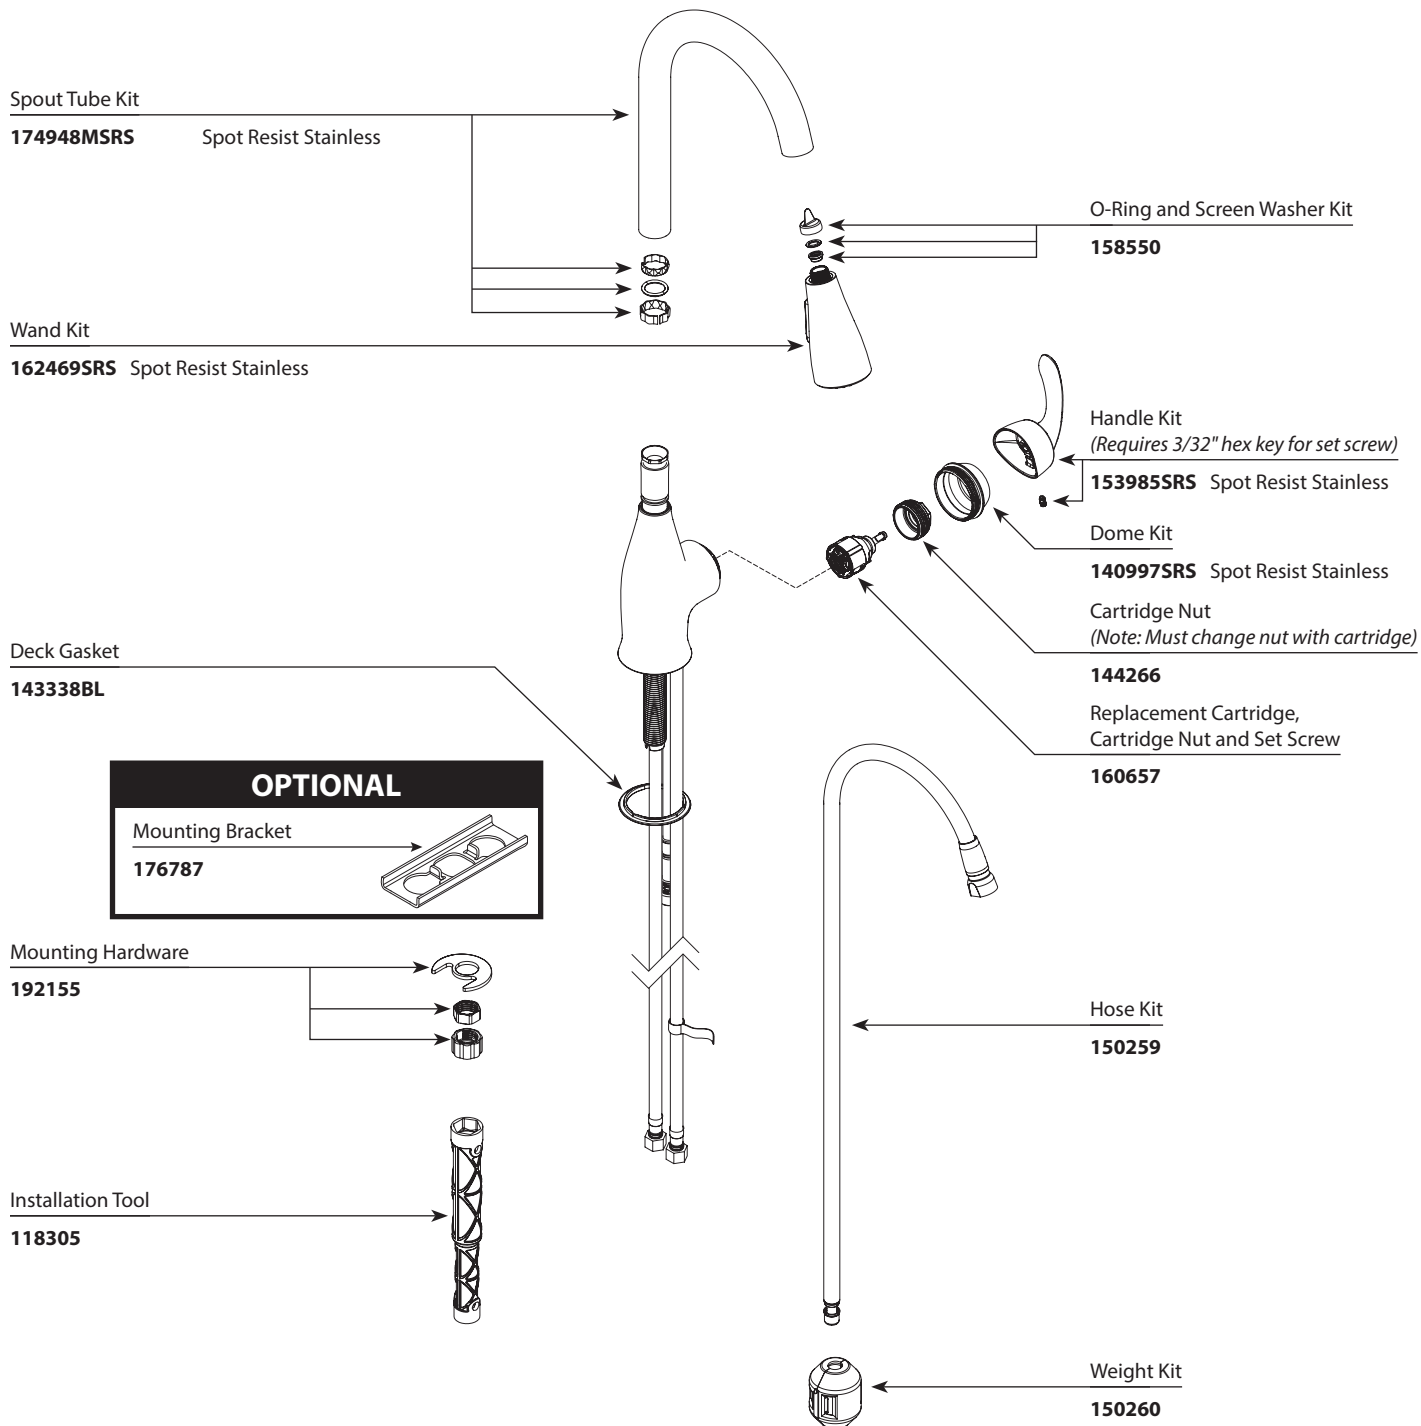

■ Order by Part Number

*There is more than one version of this model.  
Page down to identify the version you have.*

<b>KELSA™</b>		
<b>One Handle Pulldown Kitchen Faucet &amp; Sink Combo</b>		
<b>MODEL</b>	<b>TYPE</b>	<b>FINISH</b>
21538	Faucet/Sink Combo	Spot Resist Stainless

■ Order by Part Number

**KELSA™**  
**One Handle Pullout Kitchen Faucet**

■ **NOTE:** To order full faucet, use 180112SRS. Faucet not sold separately. Sold as a part of 21538 Sink Combo ONLY.

■ Order by Part Number

**KELSA™**  
One Handle Pullout Kitchen Faucet

■ **NOTE:** To order full faucet, use 180112SRS. Faucet not sold separately. Sold as a part of 21538 Sink Combo ONLY.