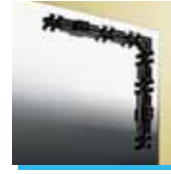

## Quick and Easy Installation:

1. Remove backing to expose adhesive on mounting brackets.

2. Position corner template on the mirror.

3. Guided by template, secure corner mounting bracket to mirror.

4. Once secure, remove template. Repeat process on all corners of mirror.