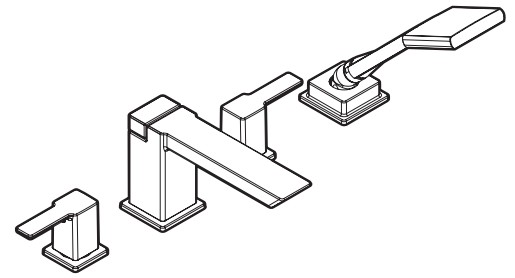

Buy it for looks. Buy it for life.®

Specifications

DESCRIPTION

- Metal construction with various finishes identified by suffix
- Includes hot and cold temperature indicators

OPERATION

- Lever style handles
- Rotate hot side handle counterclockwise to open (clockwise to close)
- Rotate cold side handle clockwise to open (counterclockwise to close)

Visit www.moen.com/support for complete details and limitations

90 degree™ Two-Handle Roman Tub Faucet Trim w/Built In Diverter Valve

Models: TS904 series

Valves: 9992, 9993

Handshower S3879EP

CRITICAL DIMENSIONS