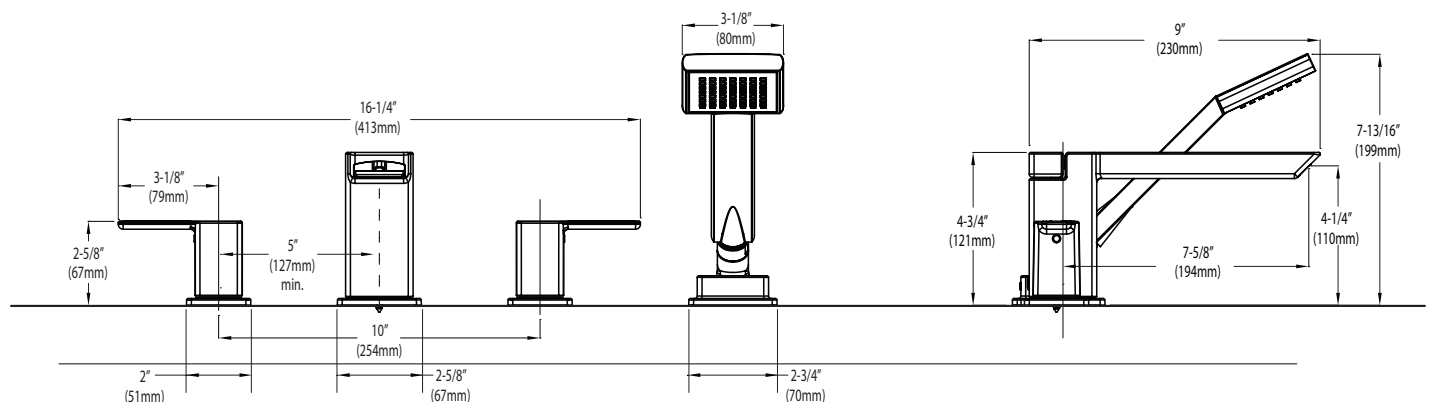

Visit www.moen.com/support for complete details and limitations

90 degree™ Two-Handle Roman Tub Faucet Trim w/Built In Diverter Valve

Models: TS904 series

Valves: 9992, 9993

Handshower S3879EP

CRITICAL DIMENSIONS