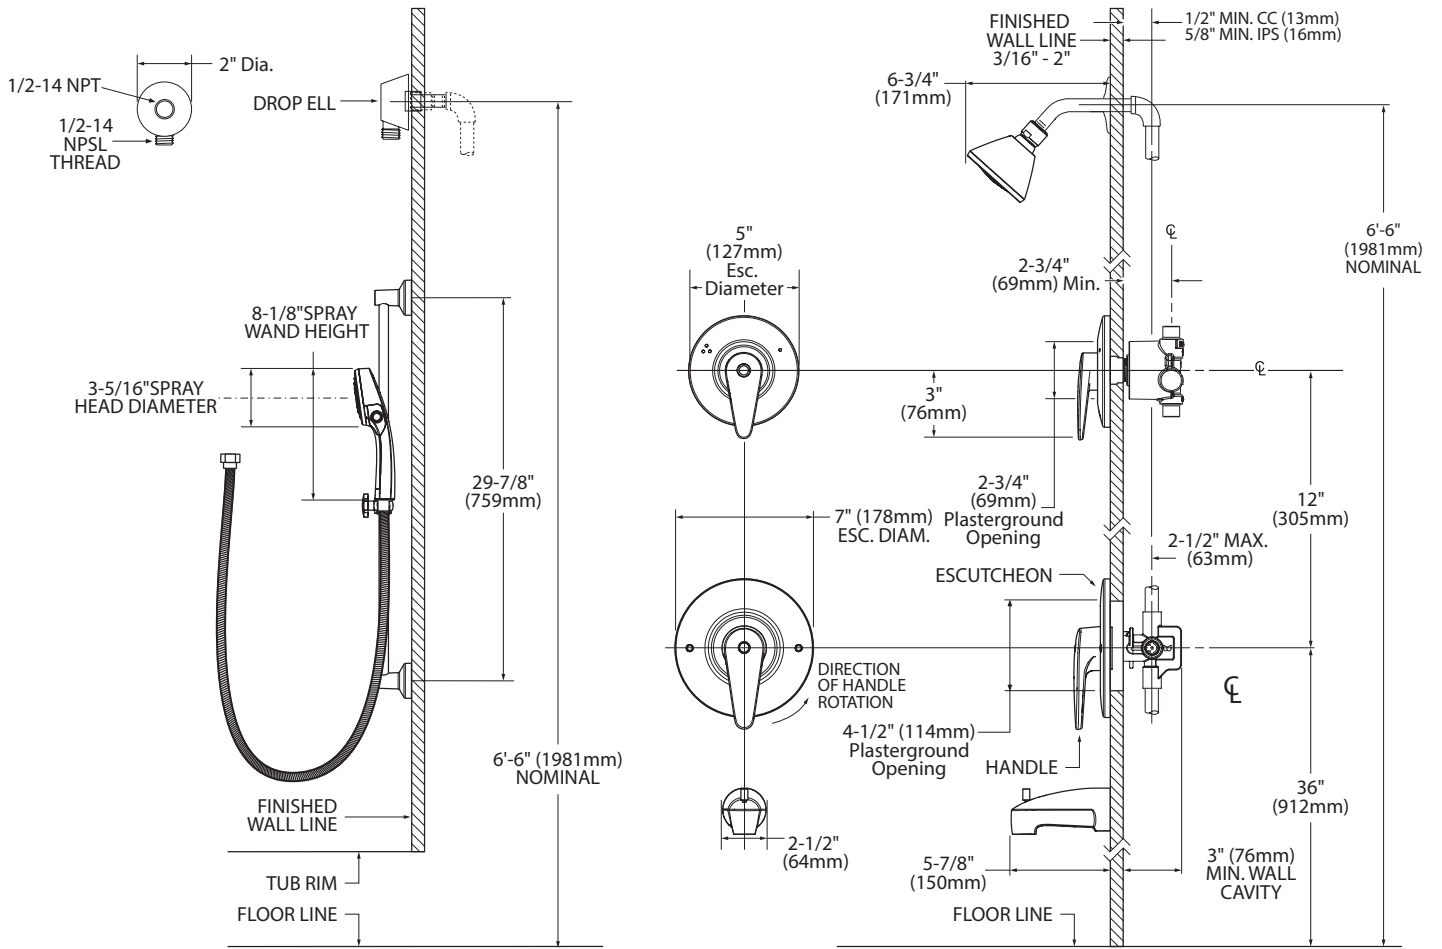

CRITICAL DIMENSIONS

(DO NOT SCALE)