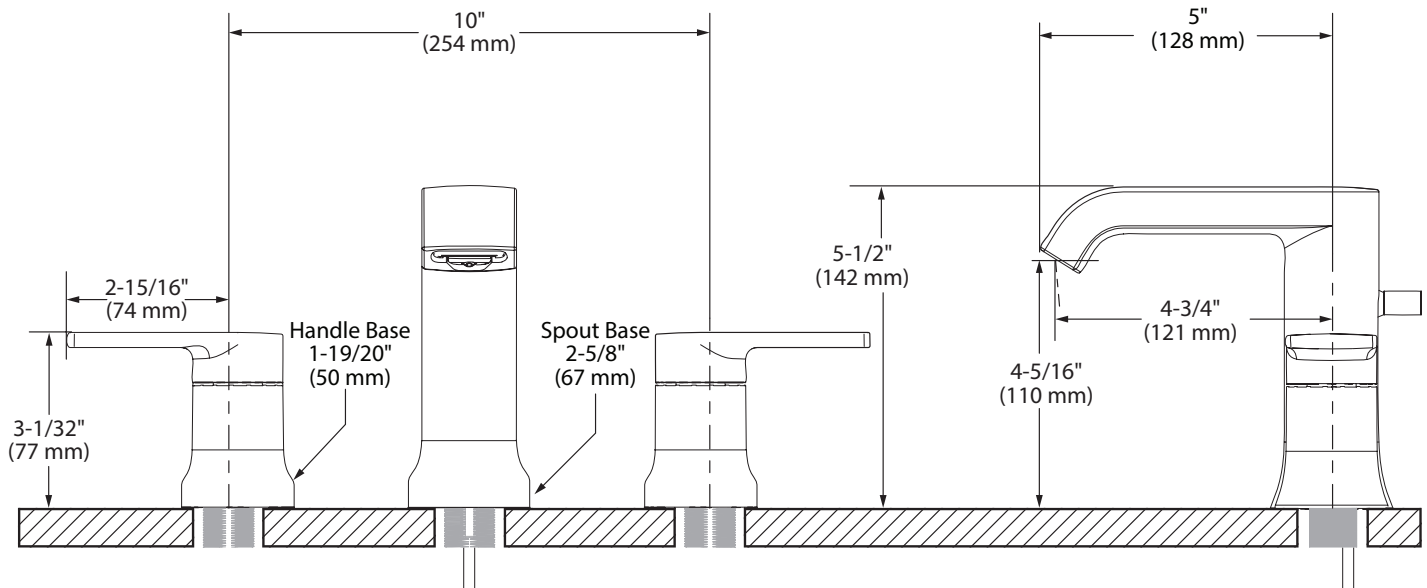

FLOW

- Water usage is limited to these maximum flow rates as indicated by the corresponding product markings.
- 1.2gpm max (4.5L/min)

STANDARDS

- Third party certified to meet Watersense®, ASME A112.18.1/CSA B125.1 and all applicable requirements referenced therein
- ADA ♿ for lever handles
- Certified to NSF 61/9 + 372

GENTA™ LX
Two-Handle Widespread
Lavatory Faucet Trim
Models: T6708 series

Valves: 9000, 69000

CRITICAL DIMENSIONS

(DO NOT SCALE)