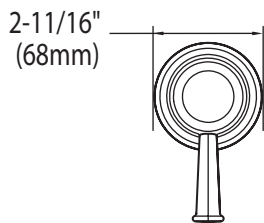

## DESCRIPTION

- Metal construction with various finishes identified by suffix
- For use with S3600 3/4" volume control valve (sold separately)

## **CRITICAL DIMENSIONS**

(DO NOT SCALE)