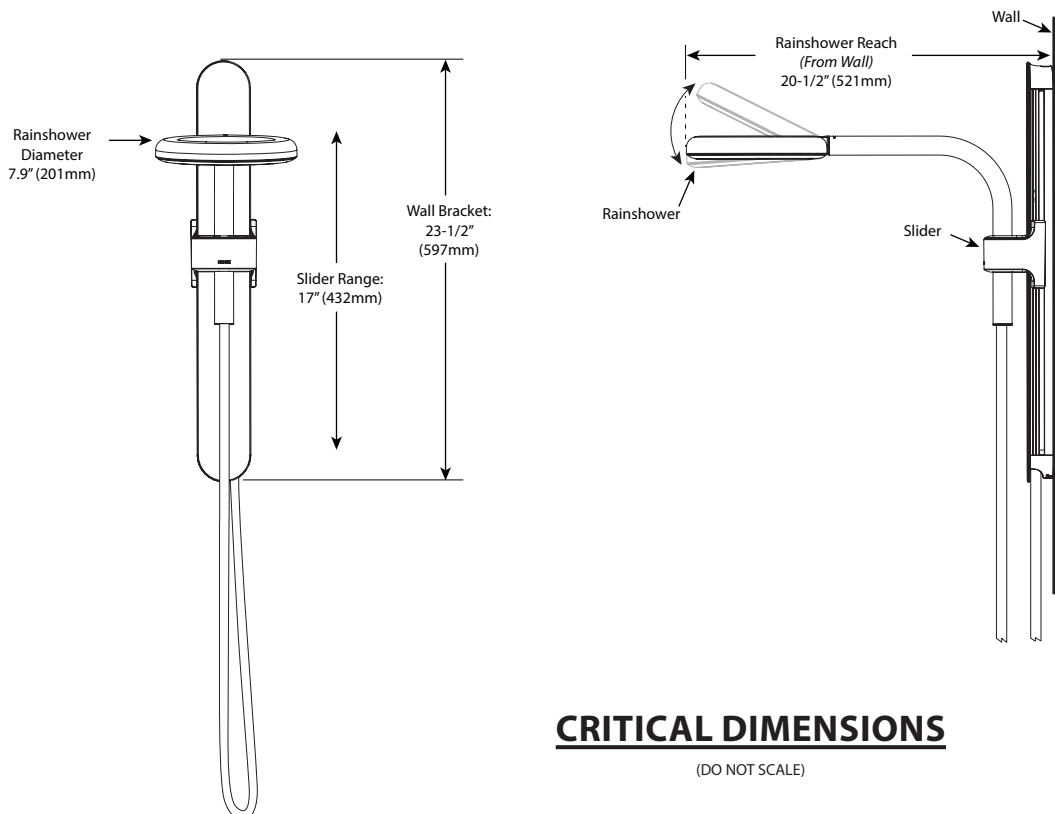

DESCRIPTION

- Nebia by Moen™ is a spa shower that uses a unique water delivery system to provide more pressure and double the water coverage of traditional showers, creating a blissful showering experience
- Various finishes identified by suffix
- Double check valves for backflow prevention
- 23.5" wall bracket with 17" height range

OPERATION

- Single function with patented atomized spray nozzles
- Tiltable, adjustable-height rainshower that can be perfectly positioned for optimal warmth, rinsing power, and coverage
- Use Rainshower alone or use the Rainshower and Handshower together
- Magnetic Dock includes two installation options:
 1. Mount to shower wall with screws and wall bracket
 2. Adheres with permanent waterproof adhesive

Visit www.moen.com/support for complete details and limitations

Visit www.moen.com/nebia for tips and videos

Nebia by Moen™

Rainshower

Models: N207R0 and N214R0 series

CRITICAL DIMENSIONS

(DO NOT SCALE)