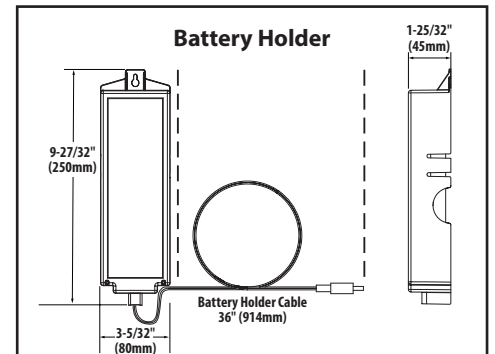

BY MOEN
SMART FAUCET.

Kurv™

Single-Handle High Arc Pulldown Kitchen Faucet

MODELS: 9126EV SERIES

NOTE: THIS FAUCET IS DESIGNED TO BE INSTALLED THROUGH 1 HOLE, 1-1/2" (38mm) MIN. DIA.

Close up view of Control Box

Battery Holder

AC Adapter with Power Splitter (sold separately) 169031

CRITICAL DIMENSIONS DO NOT SCALE