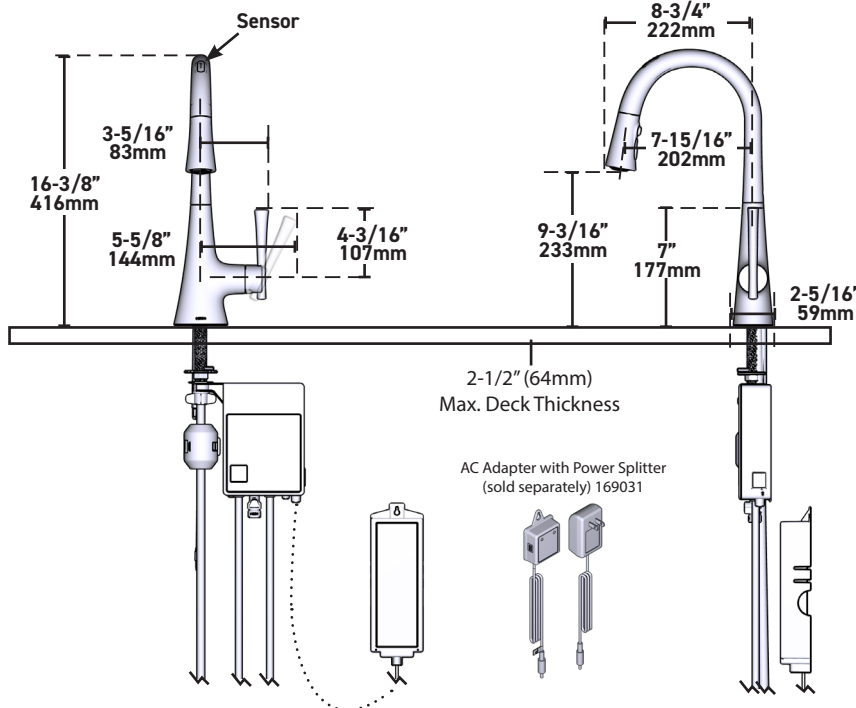

BY MOEN
SMART FAUCET.

Kurv™

Single-Handle High Arc Pulldown Kitchen Faucet

MODELS: 9126EV SERIES

NOTE: THIS FAUCET IS DESIGNED TO BE INSTALLED THROUGH 1 HOLE, 1-1/2" (38mm) MIN. DIA.

Close up view of Control Box

Battery Holder

AC Adapter with Power Splitter (sold separately) 169031

CRITICAL DIMENSIONS DO NOT SCALE