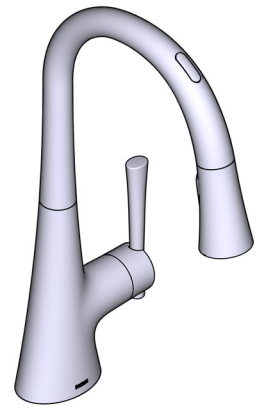

MOEN®

Specifications

DESCRIPTION

- Metal Wand
- Versatile, hands-free convenience in the kitchen
- PowerBoost™ technology provides boost water performance with a push of a button
- Allows users to control the faucet in 4 unique ways: Handle, Sensor, Voice and Mobile App
- Powered by 6 D alkaline batteries or optional AC adapter with power splitter (sold separately)
- Reflex™ pulldown system offers smooth operation, easy movement and secure docking
- Metal construction with various finishes identified by suffix
- Duralock™ quick connect
- Pulldown spray with 68" braided hose
- Control box flexible supply lines with 3/8" compression fittings
- High arc spout provides height and reach to fill or clean large pots while pull down wand provides the maneuverability for cleaning or rinsing

OPERATION

- Lever style handle
- Thermostatic temperature controlled by handle sensor, voice or Mobile app
- Operates with less than 5 lbs. of force
- Operates in stream or spray mode in the pulldown or retracted position
- Spout rotates 100 degrees
- WiFi enabled smart phone connectivity
- Smart phone app available for iOS and Android

FLOW

- Flow is limited to 1.5 gpm (5.7 L/min) at 60 psi

CARTRIDGE

- 1255™ Duralast™ cartridge

STANDARDS

- Third party certified to, ASME A112.18.1/CSA B125.1 and all applicable requirements referenced therein including NSF 61/9 & 372
- Third party certified to meet FCC part 15 Class B
- Meets CalGreen and Georgia SB370 requirements
- Complies with California Proposition 65 and with the Federal Safe Drinking Water Act
- The backflow protection system in the device consists of two independently operating check valves, a primary and a secondary which prevent backflow
- ADA for lever handle

BY MOEN
SMART FAUCET.

Kurv™

Single-Handle High Arc Pulldown Kitchen Faucet

MODELS: 9126EV SERIES

NOTE: THIS FAUCET IS DESIGNED TO BE INSTALLED THROUGH 1 HOLE, 1-1/2" (38mm) MIN. DIA.

Close up view of Control Box