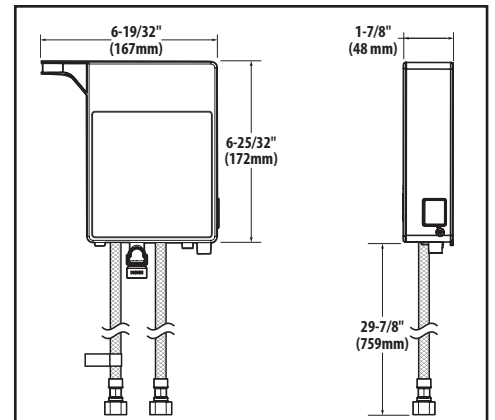

BY MOEN
SMART FAUCET.

Kurv™

Single-Handle High Arc Pulldown Kitchen Faucet

MODELS: 9126EV SERIES

NOTE: THIS FAUCET IS DESIGNED TO BE INSTALLED THROUGH 1 HOLE, 1-1/2" (38mm) MIN. DIA.

Close up view of Control Box

Battery Holder

AC Adapter with Power Splitter (sold separately) 169031

CRITICAL DIMENSIONS DO NOT SCALE