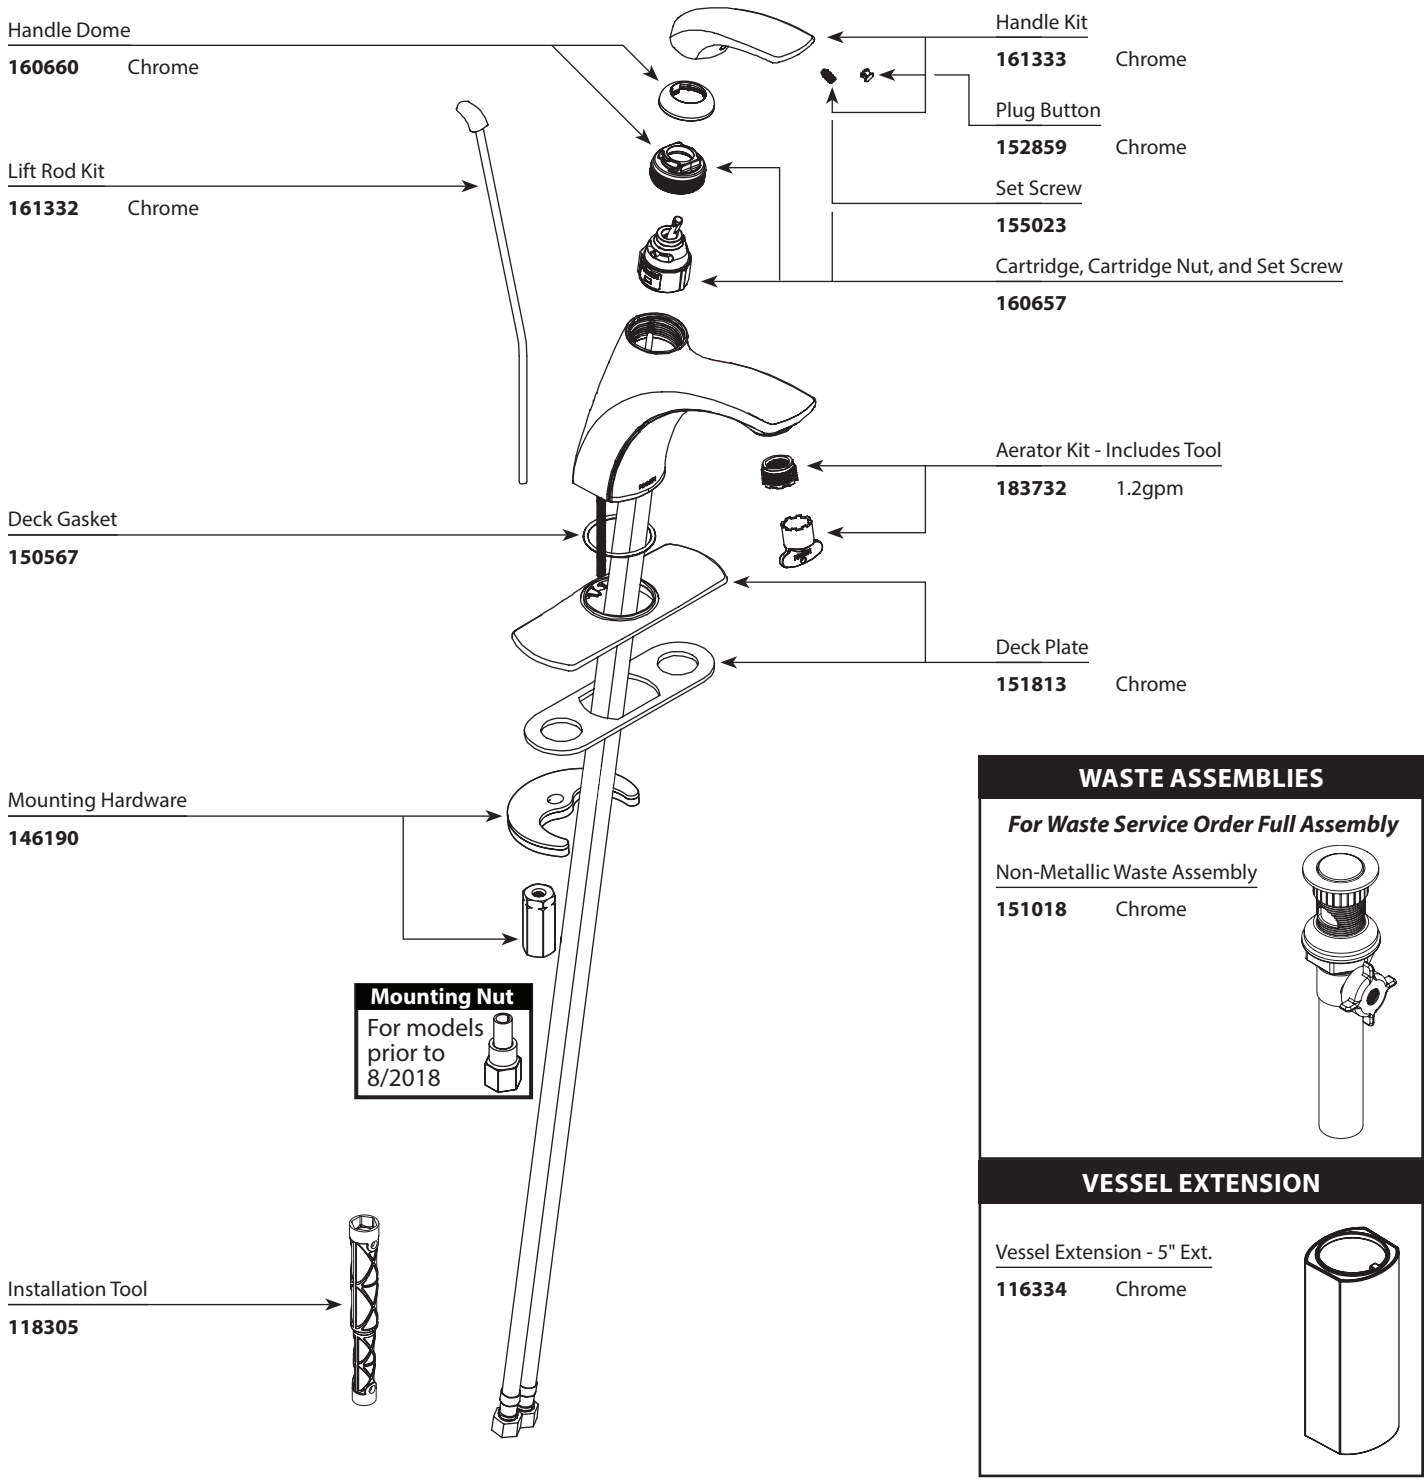

# MOEN®

■ Order by Part Number

*There is more than one version of this model.  
Page down to identify the version you have.*

## Illustrated Parts

ZARINA™ Single-Handle Lavatory Faucet		
<b>MODEL</b> WSL84533	<b>FINISH</b> Chrome	<b>NOTES</b> Non-Metallic Waste

WASTE ASSEMBLIES	
<i>For Waste Service Order Full Assembly</i>	
Non-Metallic Waste Assembly	
<b>151018</b> Chrome	
VESSEL EXTENSION	
Vessel Extension - 5" Ext.	
<b>116334</b> Chrome	

ZARINA™		
Single-Handle Lavatory Faucet		
<b>MODEL</b>	<b>FINISH</b>	<b>NOTES</b>
WSL84533	Chrome	Non-Metallic Waste