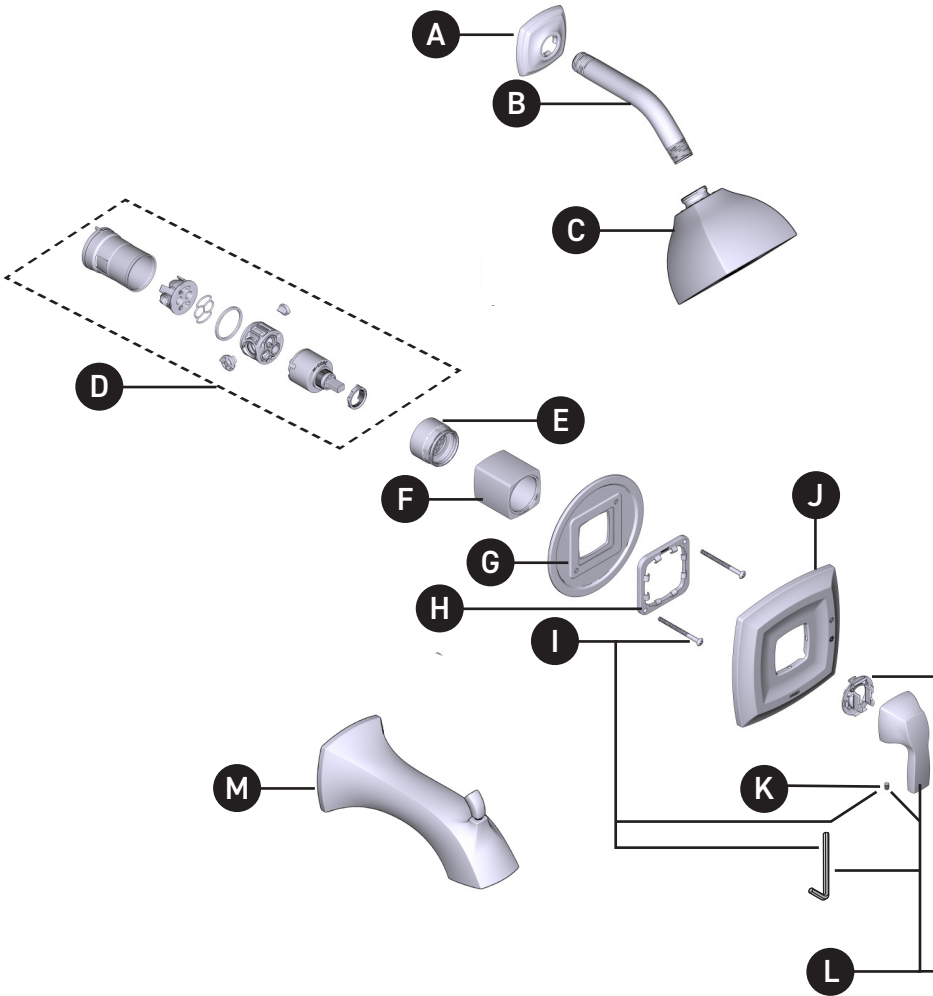

# MOEN®

ORDER BY PART NUMBER

VALVE TRIM ONLY	SHOWER TRIM ONLY	TUB SHOWER TRIM	FINISH
UT2691	UT2692EP	UT2693EP	Chrome
UT2691BN	UT2692EPBN	UT2693EPBN	Brushed Nickel
UT2691BG	UT2692EPBG	UT2693EPBG	Brushed Gold
UT2691NL	UT2692EPNL	UT2693EPNL	Polished Nickel
UT2691ORB	UT2692EPORB	UT2693EPORB	Oil Rubbed Bronze

EP=1.75 GPM HEAD

### OPTIONAL: 1" Handle Extension Kit

MODEL	FINISH
200781	Chrome
200781BN	Brushed Nickel
200781BG	Brushed Gold
200781NL	Polished Nickel
200781ORB	Oil Rubbed Bronze

# Illustrated Parts

VOSS™

Single-Handle M-CORE™ 2-Series Trim

ID	Kit Description	Kit Number	Finish
A	Shower Arm Flange	164745	Chrome
		164745BN	Brushed Nickel
		164745BG	Brushed Gold
		164745NL	Polished Nickel
		164745ORB	Oil Rubbed Bronze
B	Shower Arm	10154	Chrome
		10154BN	Brushed Nickel
		10154BG	Brushed Gold
		10154NL	Polished Nickel
		10154ORB	Oil Rubbed Bronze
C	Shower Head (1.75 GPM)	6325EP	Chrome
		6325EPBN	Brushed Nickel
		6325EPBG	Brushed Gold
		6325EPNL	Polished Nickel
		6325EPORB	Oil Rubbed Bronze
D	Cartridge Assembly	1212	N/A
E	Cartridge Nut	200762	N/A
F	Sleeve	200778	Chrome
		200778BN	Brushed Nickel
		200778BG	Brushed Gold
		200778NL	Polished Nickel
		200778ORB	Oil Rubbed Bronze
G	Backing Plate	200768	N/A
H	Snap Ring	200774	N/A
I	Backing Plate Screws (2)	200764	N/A
J	Escutcheon Kit	206328	Chrome
		206328BN	Brushed Nickel
		206328BG	Brushed Gold
		206328NL	Polished Nickel
		206328ORB	Oil Rubbed Bronze
K	Set Screw (Requires 3/32" Hex Key)	40057	N/A
L	Handle Kit	206329	Chrome
		206329BN	Brushed Nickel
		206329BG	Brushed Gold
		206329NL	Polished Nickel
		206329ORB	Oil Rubbed Bronze
M	Tub Spout	161955	Chrome
		161955BN	Brushed Nickel
		161955BG	Brushed Gold
		161955NL	Polished Nickel
		161955ORB	Oil Rubbed Bronze