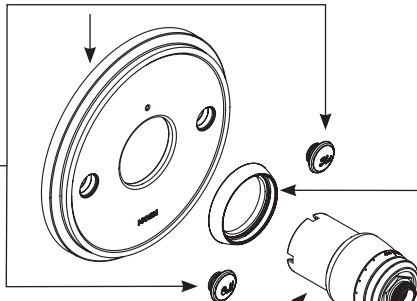

Porcelain Hot/Cold
Handle Cap Kit

154285