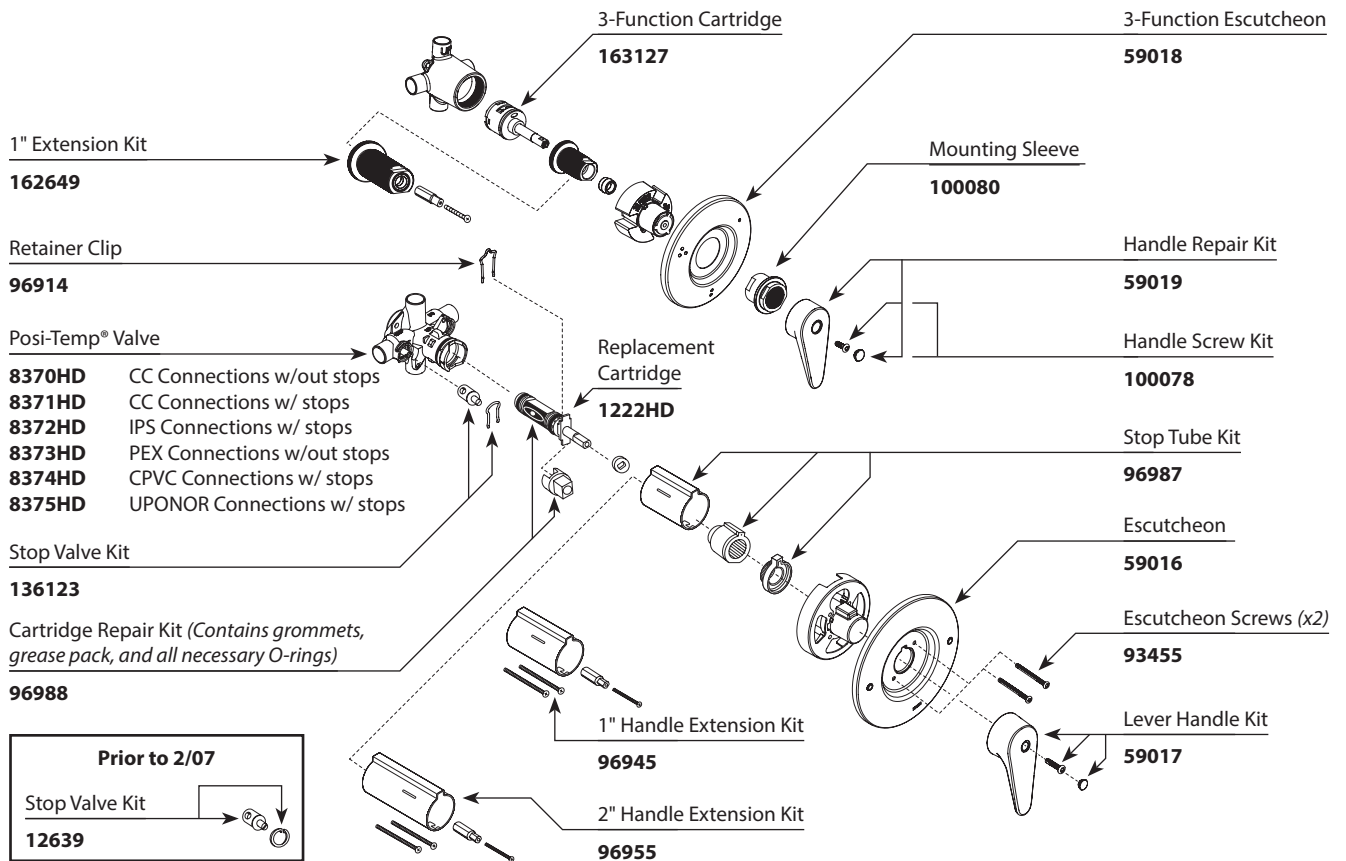

■ Order by Part Number

M•DURA® Tub/Shower Systems								
MODEL	Posi-Temp®	3-FUNCTION TRANSFERVALVE	HANDSHOWER	TUB SPOUT	SHOWERHEAD	DROP ELL	SLIDE BAR	GRAB BAR / SLIDE BAR
T9360 Three-Function Transfer Valve		X						
T9370 Posi-Temp® Valve Control	X							
T9375 Posi-Temp® Shower	X				X			
T9389 Posi-Temp® Tub/Shower	X			X	X			
T9342 Posi-Temp® Shower System	X	X	X		X	X	X	
T9342GBM Posi-Temp® Shower System	X	X	X		X	X		X
T9343 Posi-Temp® Tub/Shower System	X	X	X	X	X	X	X	
T9343GBM Posi-Temp® Tub/Shower System	X	X	X	X	X	X		X
T9346 Posi-Temp® Hand Shower System	X		X			X	X	
T9346GBM Posi-Temp® Hand Shower System	X		X			X		X

Models beginning in T are trim kits and do not include valve(s).

*See Additional Parts Chart on Next Page

■ Order by Part Number