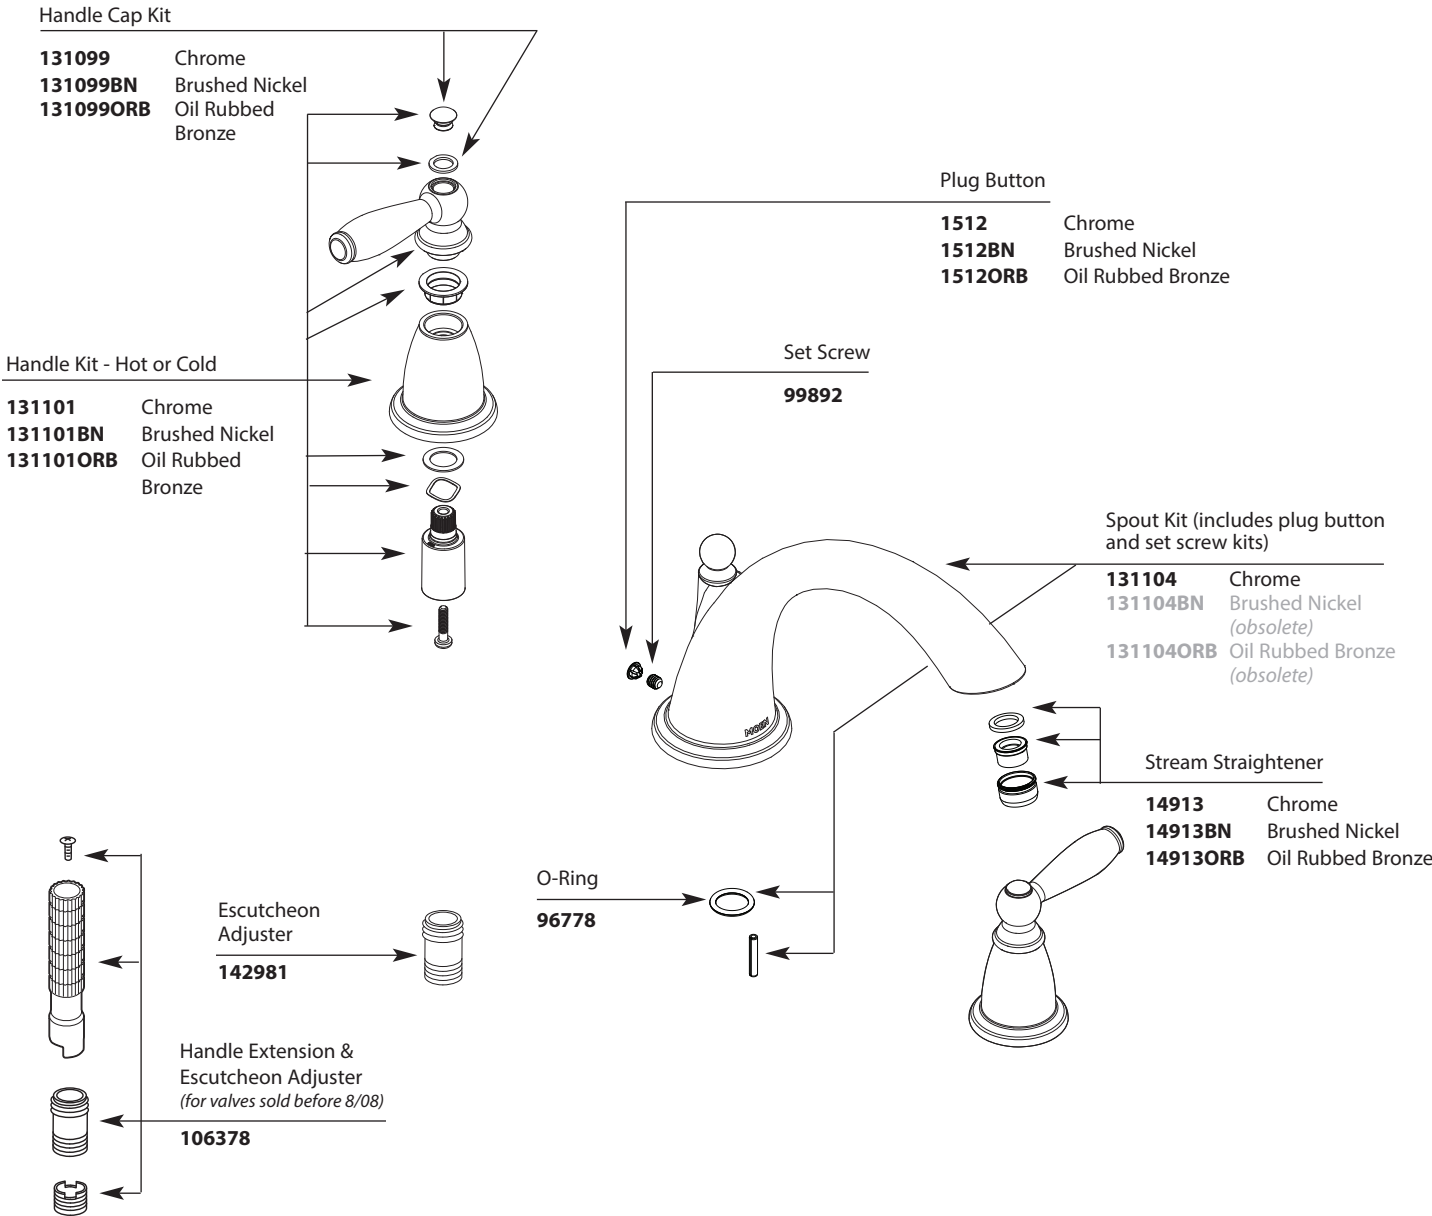

Buy it for looks. Buy it for life.®

Illustrated Parts

- Order by Part Number
- Trim can be used with either the 4792, 4793, 4794, 4796, 4797, 4798 valve

| BRANTFORD™ | | |
|------------------------------------|---------------|-------------------|
| Two Handle Roman Tub Faucet | | |
| MODEL | HANDLE | FINISH |
| T933 | Lever | Chrome |
| T933BN | Lever | Brushed Nickel |
| T933ORB | Lever | Oil Rubbed Bronze |

1500015 EXPLOSIVE SHOOTING RANGE
 1500015