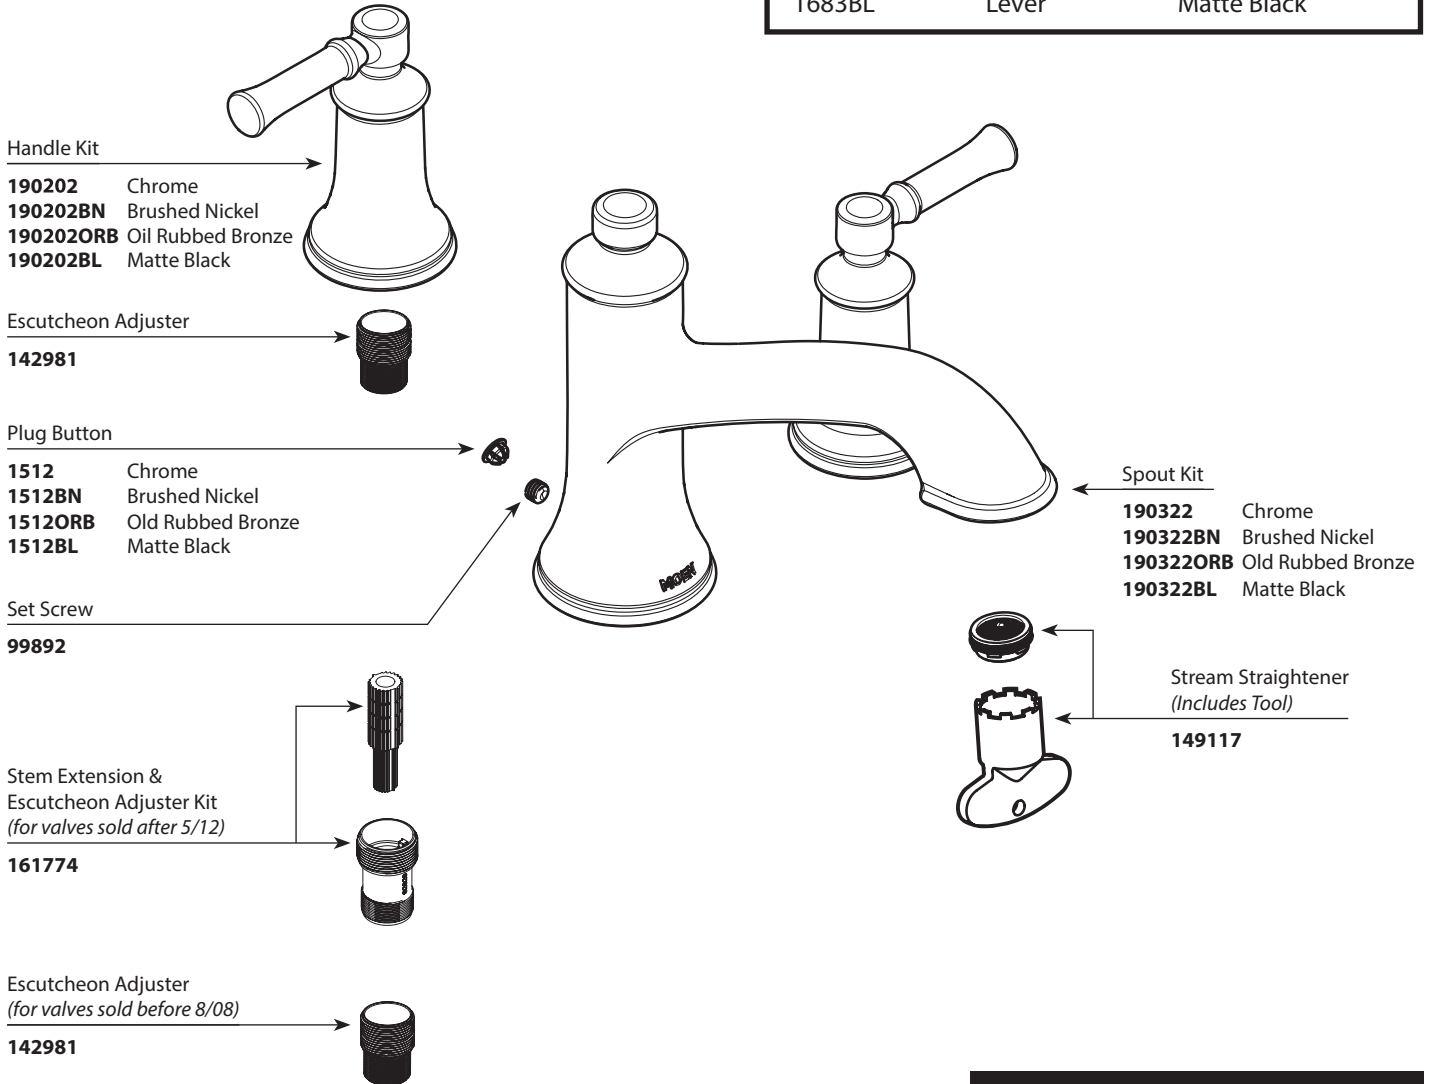

■ Order by Part Number

■ Trim can be used with
4792, 4793, 4796, 4797,
4798, 4992, 4993, 4996,
4997, 4999 valves

DARTMOOR™ Two-Handle Roman Tub Faucet Trim		
MODEL	HANDLE	FINISH
T683	Lever	Chrome
T683BN	Lever	Brushed Nickel
T683ORB	Lever	Old Rubbed Bronze
T683BL	Lever	Matte Black

OPTIONAL	
Red & Blue Temp. Ind. Rings	
190162	