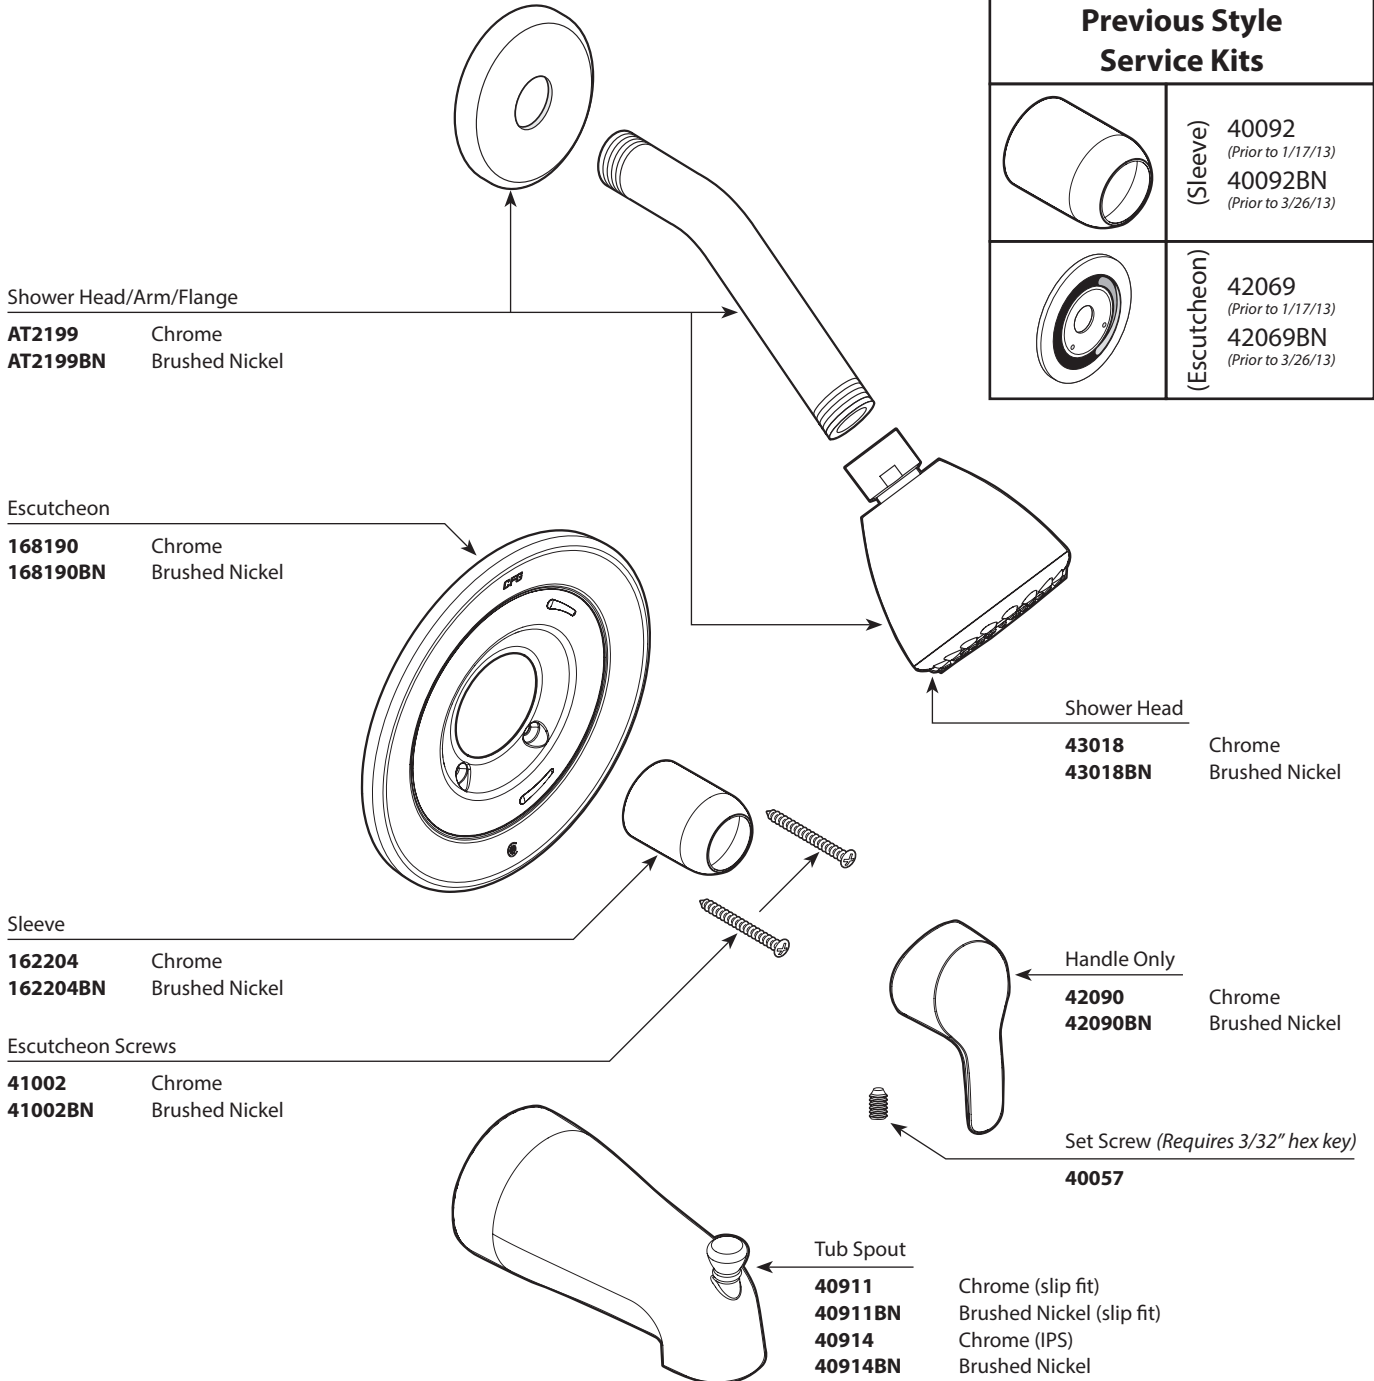

Order by Part Number

BAYSTONE™			
Shower Trim Only		Tub/Shower Trim	
Model	Finish	Model	Finish
T42315C	Chrome	T42311C	Chrome
T42315CBN	Brushed Nickel	T42311CBN	Brushed Nickel

Previous Style Service Kits	
	(Sleeve) 40092 <i>(Prior to 1/17/13)</i> 40092BN <i>(Prior to 3/26/13)</i>
	(Escutcheon) 42069 <i>(Prior to 1/17/13)</i> 42069BN <i>(Prior to 3/26/13)</i>

Shower Head/Arm/Flange

- AT2199 Chrome
- AT2199BN Brushed Nickel

Escutcheon

- 168190 Chrome
- 168190BN Brushed Nickel

Sleeve

- 162204 Chrome
- 162204BN Brushed Nickel

Escutcheon Screws

- 41002 Chrome
- 41002BN Brushed Nickel

Shower Head

- 43018 Chrome
- 43018BN Brushed Nickel

Handle Only

- 42090 Chrome
- 42090BN Brushed Nickel

Set Screw (Requires 3/32" hex key)

- 40057

Tub Spout

- 40911 Chrome (slip fit)
- 40911BN Brushed Nickel (slip fit)
- 40914 Chrome (IPS)
- 40914BN Brushed Nickel