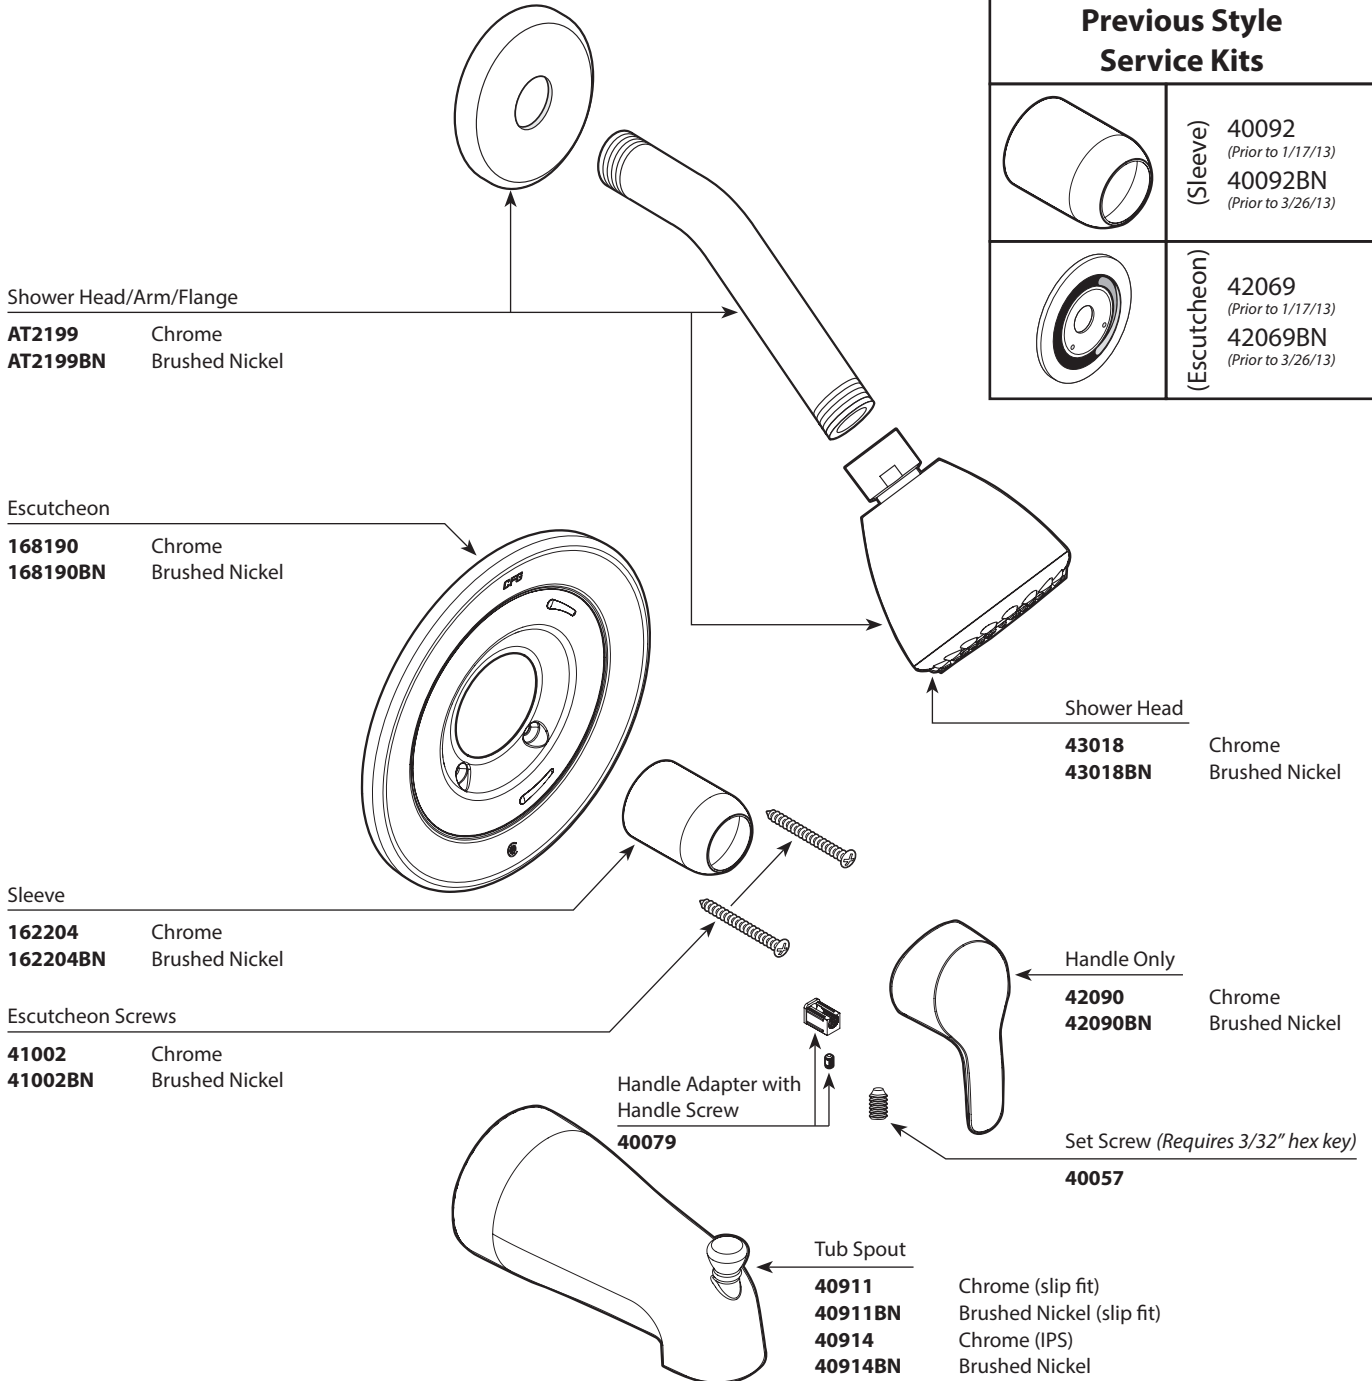

Order by Part Number

There is more than one version of this model.
Page down to identify the version you have.

BAYSTONE™			
Shower Trim Only		Tub/Shower Trim	
Model	Finish	Model	Finish
T42315C	Chrome	T42311C	Chrome
T42315CBN	Brushed Nickel	T42311CBN	Brushed Nickel

Previous Style Service Kits	
	40092 (Sleeve) (Prior to 1/17/13) 40092BN (Prior to 3/26/13)
	42069 (Escutcheon) (Prior to 1/17/13) 42069BN (Prior to 3/26/13)