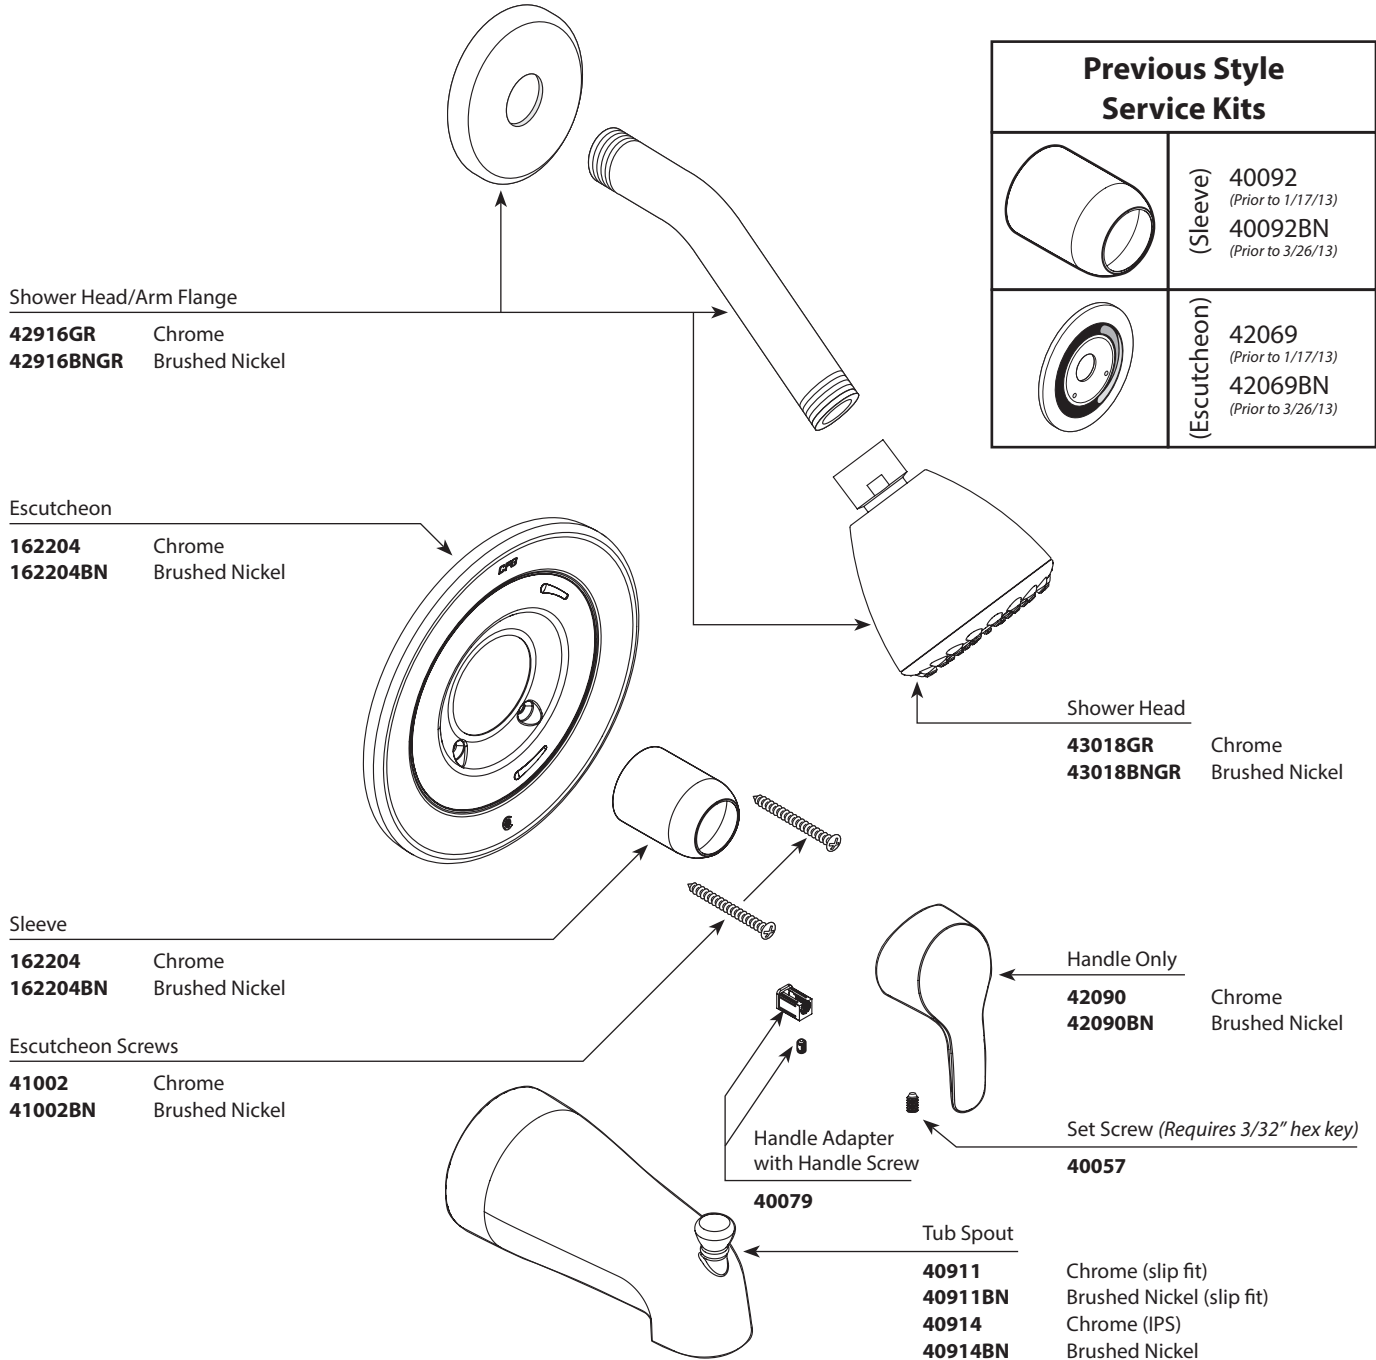

Order by Part Number

There is more than one version of this model.
Page down to identify the version you have.

BAYSTONE™			
Single-Handle Tub/Shower Cycling Trim w/Water Saving Showerhead			
Shower Trim Only		Tub/Shower Trim	
Model	Finish	Model	Finish
T42315CGR	Chrome	T42311CGR	Chrome
T42315CBNGR	Brushed Nickel	T42311CBNGR	Brushed Nickel

Previous Style Service Kits	
	40092 (Prior to 1/17/13) 40092BN (Prior to 3/26/13)
	42069 (Prior to 1/17/13) 42069BN (Prior to 3/26/13)