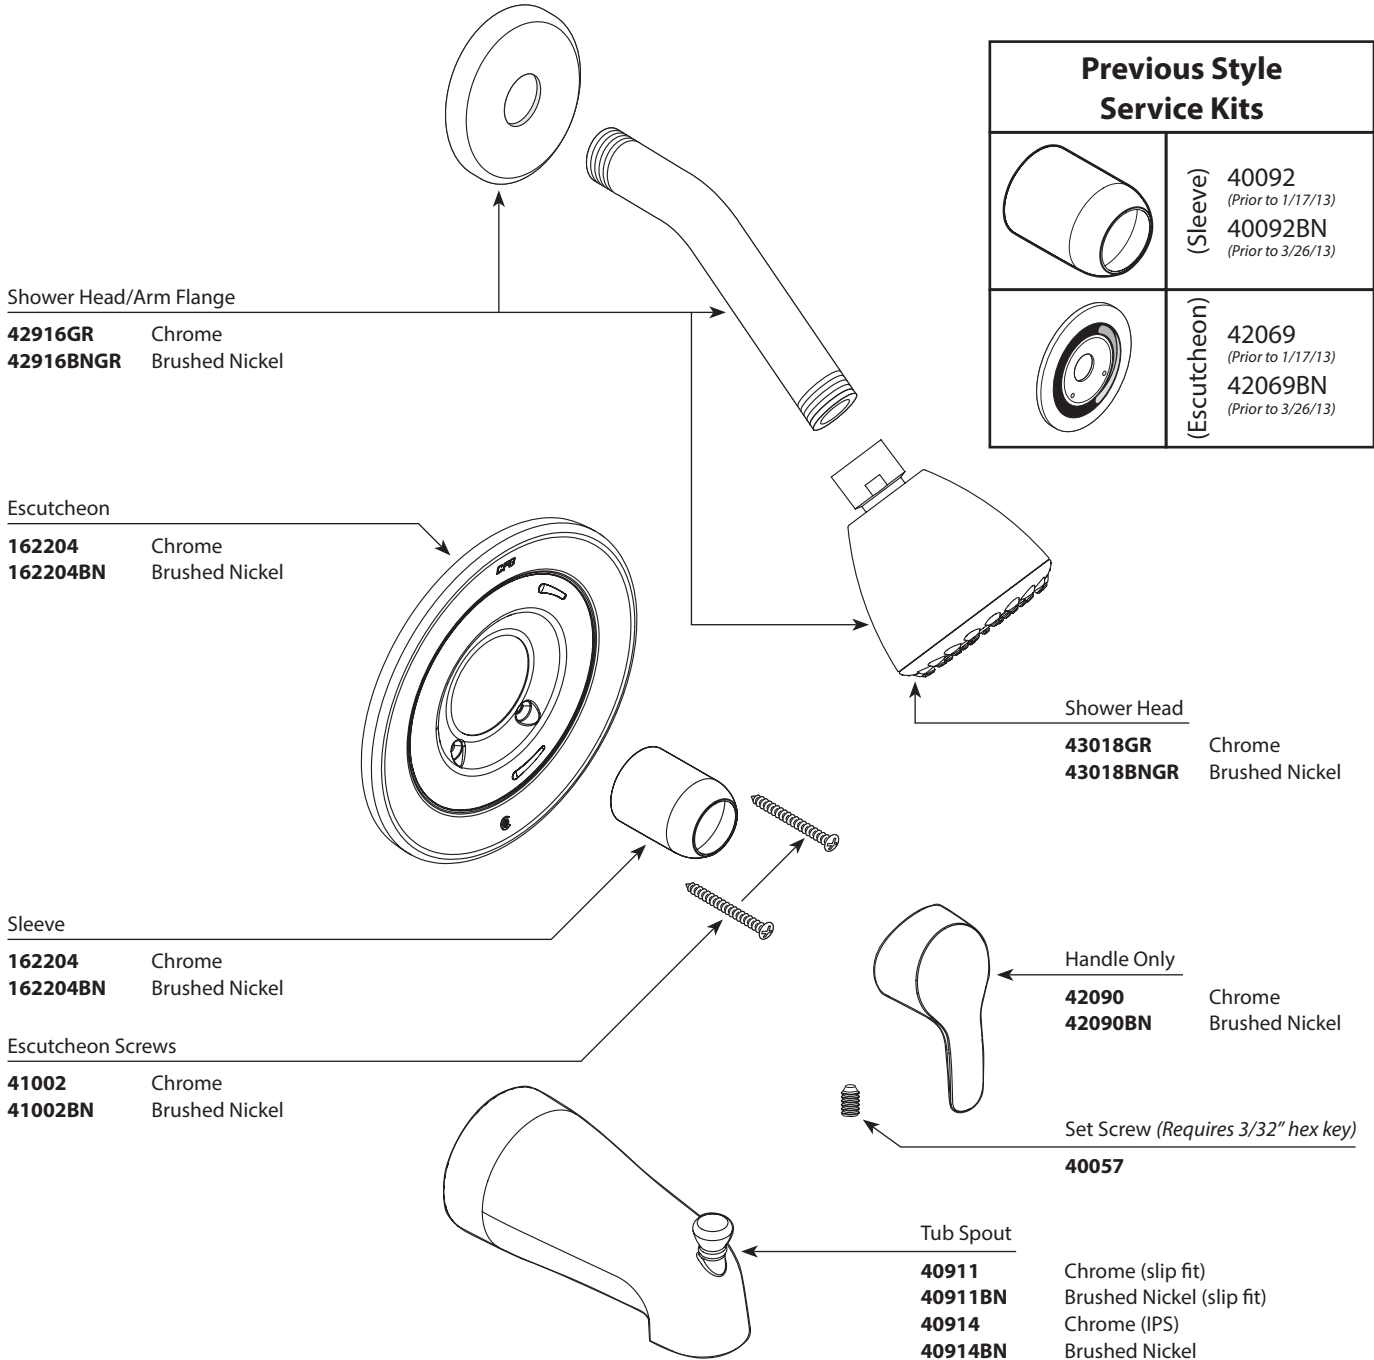

Order by Part Number

BAYSTONE™ Single-Handle Tub/Shower Cycling Trim w/Water Saving Showerhead			
Shower Trim Only		Tub/Shower Trim	
Model	Finish	Model	Finish
T42315CGR	Chrome	T42311CGR	Chrome
T42315CBNGR	Brushed Nickel	T42311CBNGR	Brushed Nickel

Previous Style Service Kits	
	(Sleeve) 40092 <i>(Prior to 1/17/13)</i> 40092BN <i>(Prior to 3/26/13)</i>
	(Escutcheon) 42069 <i>(Prior to 1/17/13)</i> 42069BN <i>(Prior to 3/26/13)</i>

Shower Head/Arm Flange

- 42916GR Chrome
- 42916BNGR Brushed Nickel

Escutcheon

- 162204 Chrome
- 162204BN Brushed Nickel

Sleeve

- 162204 Chrome
- 162204BN Brushed Nickel

Escutcheon Screws

- 41002 Chrome
- 41002BN Brushed Nickel

Shower Head

- 43018GR Chrome
- 43018BNGR Brushed Nickel

Handle Only

- 42090 Chrome
- 42090BN Brushed Nickel

Set Screw (Requires 3/32" hex key)

40057

Tub Spout

- 40911 Chrome (slip fit)
- 40911BN Brushed Nickel (slip fit)
- 40914 Chrome (IPS)
- 40914BN Brushed Nickel