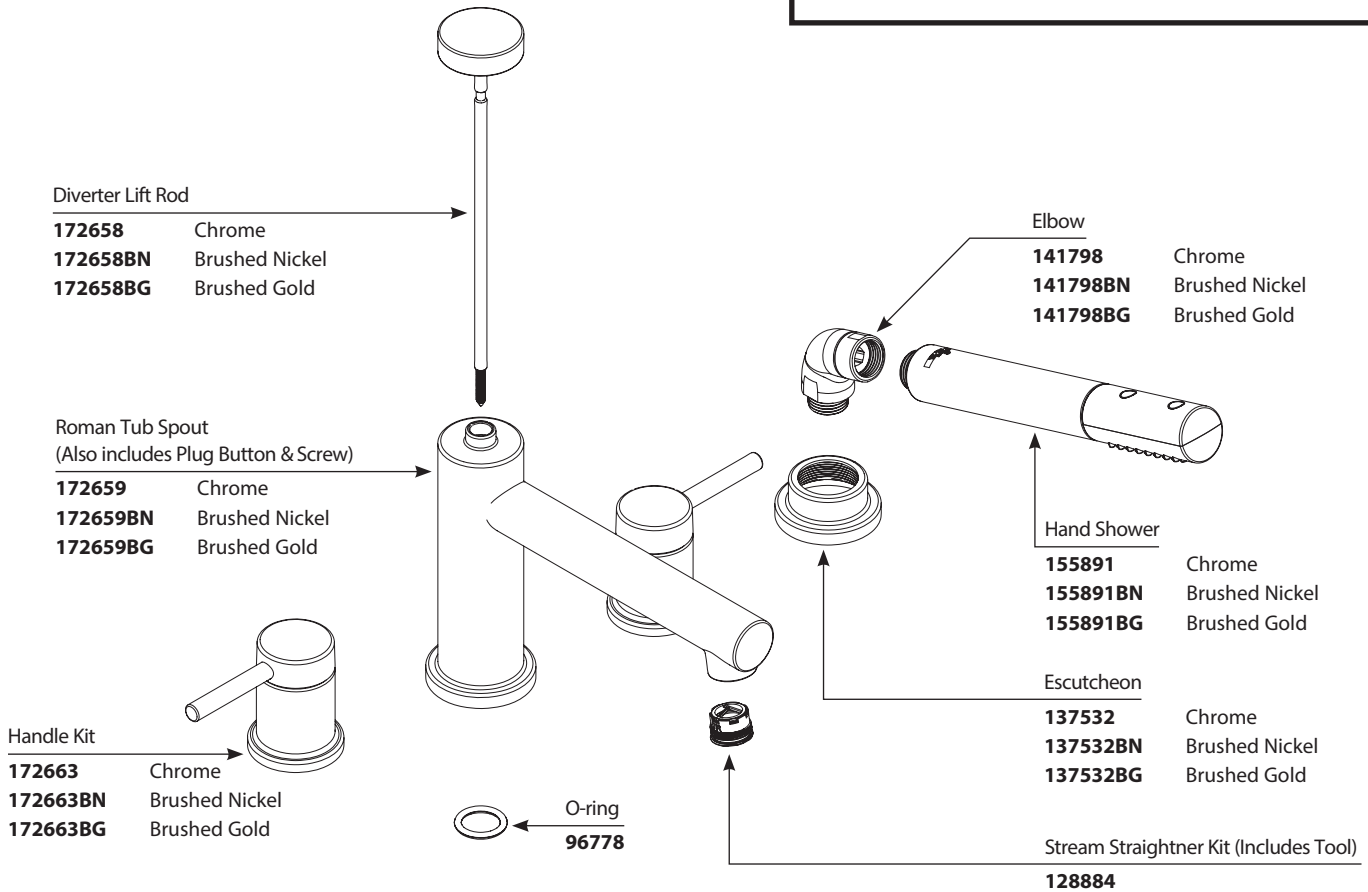

■ Order by Part Number

■ Trim can be used with either  
9992, 9993, 9997, or 9999 valve

ALIGN™		
Two Handle Roman Tub Faucet Trim with Handheld Shower		
MODEL	HANDLE	FINISH
T394	Lever	Chrome
T394BN	Lever	Brushed Nickel
T394BG	Lever	Brushed Gold

### Available separately for adjustable roman tub valves

Stem Extension Kit  
(for valves sold before 5/2012)

**161774**