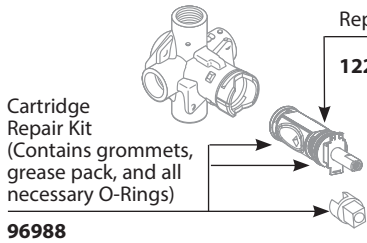

■ Order by Part Number

■ Trim can be used with 62300 series or 2500 series valve

BRANTFORD™ Posi-Temp® Single-Handle Tub/Shower Valve					
Valve Trim		Shower Only*		Tub/Shower*	
MODEL		MODEL		MODEL	
T2151	Chrome	T2152	Chrome	T2153	Chrome
T2151BN	Brushed Nickel	T2152BN	Brushed Nickel	T2153BN	Brushed Nickel
T2151ORB	Oil Rubbed Bronze	T2152ORB	Oil Rubbed Bronze	T2153ORB	Oil Rubbed Bronze
T62151	Chrome (Bulk)	T62152	Chrome (Bulk)	T62153	Chrome (Bulk)
		T2152EPBN	Brushed Nickel	T62156	Chrome (Bulk, less showerhead)
		T2152EPORB	Oil Rubbed Bronze	T2153EPBN	Brushed Nickel
		T62152EP	Chrome (Bulk)	T2153EPORB	Oil Rubbed Bronze
		T2152NHBN	Brushed Nickel	T62153EP	Chrome (Bulk)
		T2152NHORB	Oil Rubbed Bronze	T2153NHBN	Brushed Nickel
		T62152NH	Chrome (Bulk)	T2153NHORB	Oil Rubbed Bronze
				T62153NH	Chrome (Bulk)

Shower Arm Flange

- AT2199** Chrome
- AT2199BN** Brushed Nickel
- AT2199ORB** Oil Rubbed Bronze

Retainer Clip

96914

Shower Head (2.5 gpm)

- 6303**
- 6303BN**
- 6303ORB**

Shower Head (1.75 gpm)

- 6303EP** Chrome
- 6303EPBN** Brushed Nickel
- 6303EPORB** Oil Rubbed Bronze

Cartridge Repair Kit (Contains grommets, grease pack, and all necessary O-Rings)

96988

Replacement Cartridge

1222

Stop Tube Kit

- 96987** Chrome and (Used for Brushed Nickel)
- 96987WR** Wrought Iron
- 96987BN** (Used for Brushed Nickel) (Obsolete)