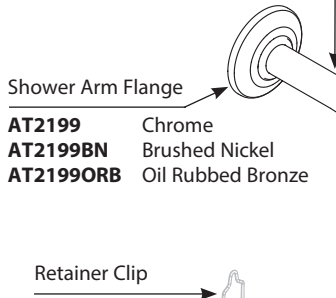

■ Order by Part Number

■ Trim can be used with 62300 series or 2500 series valve

BRANTFORD™ Posi-Temp® Single-Handle Tub/Shower Valve					
Valve Trim		Shower Only*		Tub/Shower*	
MODEL		MODEL		MODEL	
T2151	Chrome	T2152	Chrome	T2153	Chrome
T2151BN	Brushed Nickel	T2152BN	Brushed Nickel	T2153BN	Brushed Nickel
T2151ORB	Oil Rubbed Bronze	T2152ORB	Oil Rubbed Bronze	T2153ORB	Oil Rubbed Bronze
T62151	Chrome (Bulk)	T62152	Chrome (Bulk)	T62153	Chrome (Bulk)
		T2152EPBN	Brushed Nickel	T62156	Chrome (Bulk, less showerhead)
		T2152EPORB	Oil Rubbed Bronze	T2153EPBN	Brushed Nickel
		T62152EP	Chrome (Bulk)	T2153EPORB	Oil Rubbed Bronze
		T2152NHBN	Brushed Nickel	T62153EP	Chrome (Bulk)
		T2152NHORB	Oil Rubbed Bronze	T2153NHBN	Brushed Nickel
		T62152NH	Chrome (Bulk)	T2153NHORB	Oil Rubbed Bronze
				T62153NH	Chrome (Bulk)

* All models include 2.5 gpm showerhead except those with EP suffix (1.75 gpm showerhead) or those with NH suffix (no showerhead)

Shower Arm

- 10154** Chrome
- 10154BN** Brushed Nickel
- 10154ORB** Oil Rubbed Bronze

Shower Arm Flange

- AT2199** Chrome
- AT2199BN** Brushed Nickel
- AT2199ORB** Oil Rubbed Bronze

Retainer Clip

96914

Shower Head (2.5 gpm)

- 6303**
- 6303BN**
- 6303ORB**

Shower Head (1.75 gpm)

- 6303EP** Chrome
- 6303EPBN** Brushed Nickel
- 6303EPORB** Oil Rubbed Bronze

Obsolete Handle Style From Models Prior to 4/11 Replace with 131109

Diverter Tub Spout

- 3857** Chrome
- 3857BN** Brushed Nickel
- 3857ORB** Oil Rubbed Bronze

Handle Kit (Requires 7/64" hex key)

- 131109** Chrome
- 131109BN** Brushed Nickel
- 131109ORB** Oil Rubbed Bronze