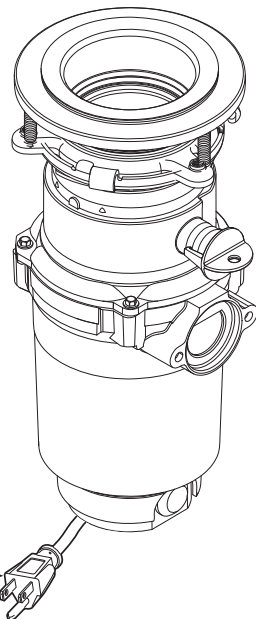

■ Order by Part Number

Stopper - Polished Stainless  
1011

Removable Splash Guard  
205497

Sink Flange  
193900

### Mounting Assembly Kit - 1824

Fiber Gasket

Backup Flange

Screws (x3)

Mounting Ring

Snap Ring

Cushion Mount

Lower Mounting Ring

### Drain Elbow Kit - 1026

Rubber Gasket

Screws

Drain Elbow

### Single Snap Assembly Kit - 193800

Simple Snap Tool

Snap Ring

Replacement Power Cord Kit  
1024