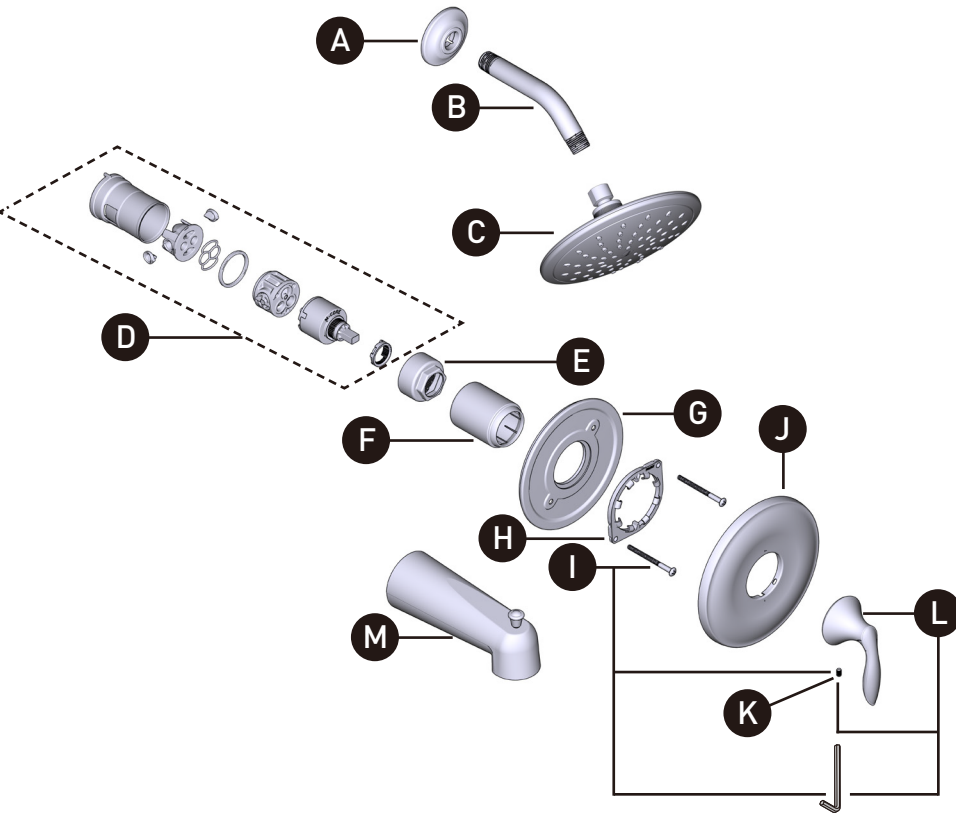

MOEN®

ORDER BY PART NUMBER

SHOWER TRIM ONLY	TUB SHOWER TRIM	FINISH
UT2232EP	UT2233EP	Chrome
UT2232EPBN	UT2233EPBN	Brushed Nickel
UT2232EPORB	UT2233EPORB	Oil Rubbed Bronze

*All models with an EP suffix include a 1.75 GPM showerhead

Illustrated Parts

EVA™

Single-Handle M-CORE™ 2-Series Trim

ID	Kit Description	Kit Number	Finish
A	Shower Arm Flange	214107	Chrome
		200000BN	Brushed Nickel
		AT2199ORB	Oil Rubbed Bronze
B	Shower Arm (Rainshower)	123815	Chrome
		123815BN	Brushed Nickel
		123815ORB	Oil Rubbed Bronze
C	Rainshower (1.75 GPM)	6345EP	Chrome
		6345EPBN	Brushed Nickel
		6345EPORB	Oil Rubbed Bronze
D	Cartridge Assembly	1212	N/A
E	Cartridge Nut	200762	N/A
F	Sleeve	200775	Chrome
		200775BN	Brushed Nickel
		200775ORB	Oil Rubbed Bronze
G	Backing Plate	200766	N/A
H	Snap Ring	200772	N/A
I	Backing Plate Screws (2)	200764	N/A
J	Escutcheon Kit	206307	Chrome
		206307BN	Brushed Nickel
		206307ORB	Oil Rubbed Bronze
K	Set Screw (Requires 3/32" Hex Key)	40057	N/A
L	Handle Kit	206308	Chrome
		206308BN	Brushed Nickel
		206308ORB	Oil Rubbed Bronze
M	Diverter Tub Spout	3853	Chrome
		3853BN	Brushed Nickel
		3853ORB	Oil Rubbed Bronze

OPTIONAL: 1" Handle Extension Kit

MODEL	FINISH
200755	Chrome
200755BN	Brushed Nickel
200755ORB	Oil Rubbed Bronze