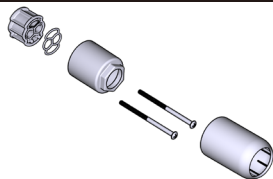

OPTIONAL: 1" Handle Extension Kit

MODEL	FINISH
200755	Chrome
200755BN	Brushed Nickel
200755ORB	Oil Rubbed Bronze
200755BL	Matte Black