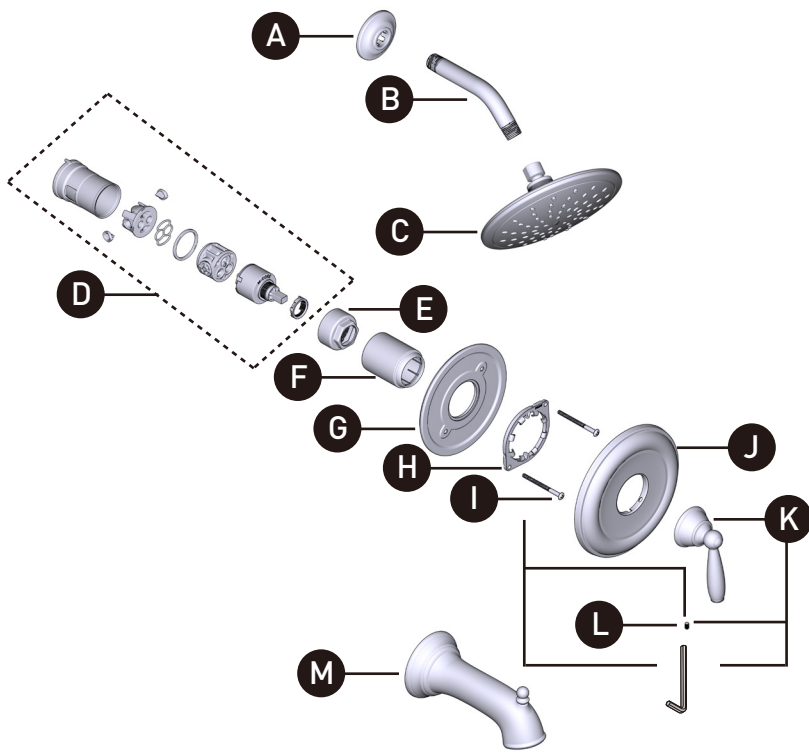

## ORDER BY PART NUMBER

SHOWER TRIM ONLY	TUB SHOWER TRIM	FINISH
UT2252EP	UT2253EP	Chrome
UT2252EPBN	UT2253EPBN	Brushed Nickel
UT2252EPORB	UT2253EPORB	Oil Rubbed Bronze

\*All models with an EP suffix include a 1.75 GPM showerhead

# Illustrated Parts

## BRANTFORD™

Single-Handle M-CORE™ 2 Series Trim

ID	Kit Description	Kit Number	Finish
A	Shower Arm Flange	214107	Chrome
		200000BN	Brushed Nickel
		AT2199ORB	Oil Rubbed Bronze
B	Shower Arm (Rainshower)	123815	Chrome
		123815BN	Brushed Nickel
		123815ORB	Oil Rubbed Bronze
C	Rainshower (1.75 GPM)	6345EP	Chrome
		6345BNEP	Brushed Nickel
		6345ORBEP	Oil Rubbed Bronze
D	Cartridge Assembly	1212	N/A
E	Cartridge Nut	200762	N/A
F	Sleeve	200775	Chrome
		200775BN	Brushed Nickel
		200775ORB	Oil Rubbed Bronze
G	Backing Plate	200766	N/A
H	Snap Ring	200772	N/A
I	Backing Plate Screws (2)	200764	N/A
J	Escutcheon Kit	206301	Chrome
		206301BN	Brushed Nickel
		206301ORB	Oil Rubbed Bronze
K	Handle Kit	206302	Chrome
		206302BN	Brushed Nickel
		06302ORB	Oil Rubbed Bronze
L	Set Screw [Requires 3/32" Hex Key]	40057	N/A
M	Diverter Tub Spout	2857	Chrome
		3857BN	Brushed Nickel
		3857ORB	Oil Rubbed Bronze

### OPTIONAL: 1" Handle Extension Kit

MODEL	FINISH
200755	Chrome
200755BN	Brushed Nickel
200755ORB	Oil Rubbed Bronze
200755BL	Matte Black