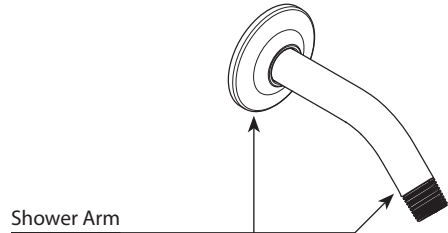

ILLUSTRATED PARTS

EDGESTONE®			
Single-Handle Tub/Shower Cycling Trim			
SHOWER TRIM ONLY		TUB/SHOWER TRIM	
MODEL	FINISH	MODEL	FINISH
46302CGR	Chrome	46301CGR	Chrome
46302CBNGR	Brushed Nickel	46301CBNGR	Brushed Nickel

ORDER BY PART NUMBER

*There is more than one version of this model.
Page down to identify the version you have.*

Shower Arm

- 178071** Chrome
- 178071BN** Brushed Nickel

Shower Head

- 46401GR** Chrome
- 46401BNGR** Brushed Nickel

Tub Spout (Slip Fit)

- 175389** Chrome
- 175389BN** Brushed Nickel

Handle Adapter with Handle Screw

40079

Handle Only

- 175388** Chrome
- 175388BN** Brushed Nickel

Set Screw (Requires 3/32" hex key)

40057