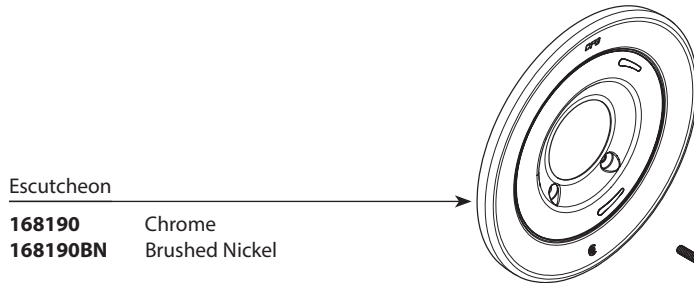

ILLUSTRATED PARTS

ORDER BY PART NUMBER

EDGESTONE®			
Single-Handle Tub/Shower Cycling Trim			
SHOWER TRIM ONLY		TUB/SHOWER TRIM	
MODEL	FINISH	MODEL	FINISH
46302CGR	Chrome	46301CGR	Chrome
46302CBNGR	Brushed Nickel	46301CBNGR	Brushed Nickel

Shower Arm

- 178071** Chrome
- 178071BN** Brushed Nickel

Shower Head

- 46401GR** Chrome
- 46401BNGR** Brushed Nickel

Extension Kit

- 40073** Chrome
- 40073BN** Brushed Nickel

Escutcheon

- 168190** Chrome
- 168190BN** Brushed Nickel

Escutcheon Screws

- 41002** Chrome
- 41002BN** Brushed Nickel

Sleeve

- 162204** Chrome
- 162204BN** Brushed Nickel

Handle Only

- 175388** Chrome
- 175388BN** Brushed Nickel

Tub Spout (Slip Fit)

- 175389** Chrome
- 175389BN** Brushed Nickel