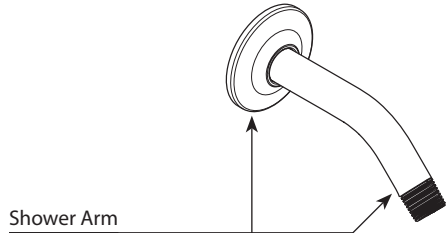

Tub Spout (Slip Fit)

- 175389** Chrome
- 175389BN** Brushed Nickel

Handle Adapter with Handle Screw

40079

Handle Only

- 175388** Chrome
- 175388BN** Brushed Nickel

Set Screw (Requires 3/32" hex key)

40057

ILLUSTRATED PARTS

ORDER BY PART NUMBER

EDGESTONE®			
Single-Handle Tub/Shower Cycling Trim			
SHOWER TRIM ONLY		TUB/SHOWER TRIM	
MODEL	FINISH	MODEL	FINISH
46302CGR	Chrome	46301CGR	Chrome
46302CBNGR	Brushed Nickel	46301CBNGR	Brushed Nickel