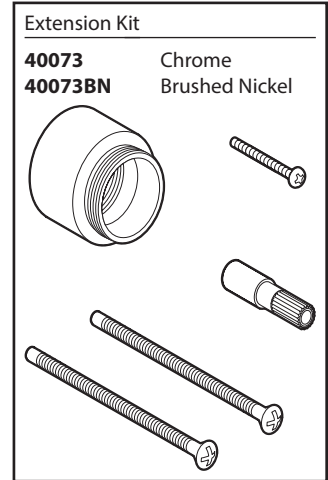

ILLUSTRATED PARTS

EDGESTONE®			
Single-Handle Tub/Shower Cycling Trim			
SHOWER TRIM ONLY		TUB/SHOWER TRIM	
MODEL	FINISH	MODEL	FINISH
46302CGR	Chrome	46301CGR	Chrome
46302CBNGR	Brushed Nickel	46301CBNGR	Brushed Nickel

ORDER BY PART NUMBER

*There is more than one version of this model.
Page down to identify the version you have.*

Shower Arm

- 178071** Chrome
- 178071BN** Brushed Nickel

Shower Head

- 46401GR** Chrome
- 46401BNGR** Brushed Nickel

Extension Kit

- 40073** Chrome
- 40073BN** Brushed Nickel

Escutcheon

- 168190** Chrome
- 168190BN** Brushed Nickel

Escutcheon Screws

- 41002** Chrome
- 41002BN** Brushed Nickel

Sleeve

- 162204** Chrome
- 162204BN** Brushed Nickel

Tub Spout (Slip Fit)

- 175389** Chrome
- 175389BN** Brushed Nickel

Handle Adapter with Handle Screw

40079

Handle Only

- 175388** Chrome
- 175388BN** Brushed Nickel

Set Screw (Requires 3/32" hex key)

40057