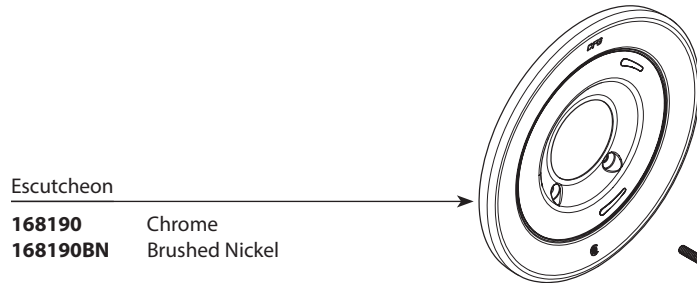

Escutcheon

- **168190** Chrome
- **168190BN** Brushed Nickel

Escutcheon Screws

- **41002** Chrome
- **41002BN** Brushed Nickel

Sleeve

- **162204** Chrome
- **162204BN** Brushed Nickel