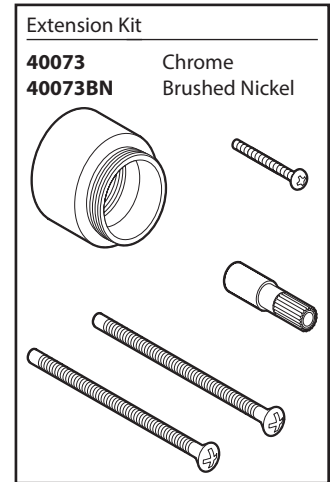

Extension Kit

- **40073** Chrome
- **40073BN** Brushed Nickel