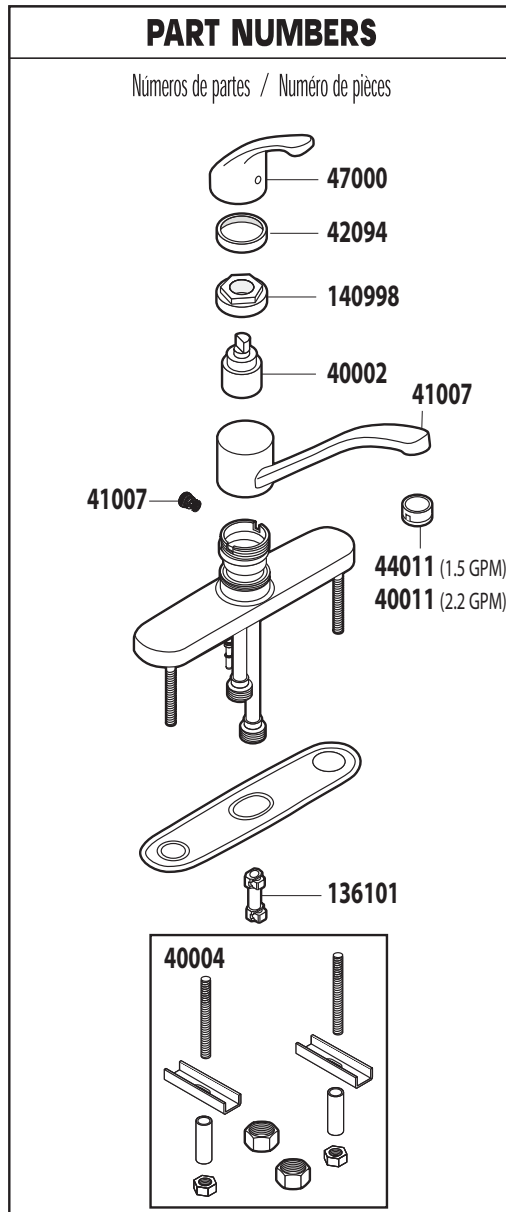

A Moen Incorporated Brand

FLAGSTONE® One-Handle Kitchen Faucet with Side Spray

MODEL	HANDLE/SIDE SPRAY	FINISH
CA47511	Lever / White	Chrome

A Moen Incorporated Brand

FLAGSTONE® One-Handle Kitchen Faucet with Side Spray

MODEL	HANDLE/SIDE SPRAY	FINISH
CA47513	Lever / White	Chrome
CA47513B	Lever / Black	Chrome