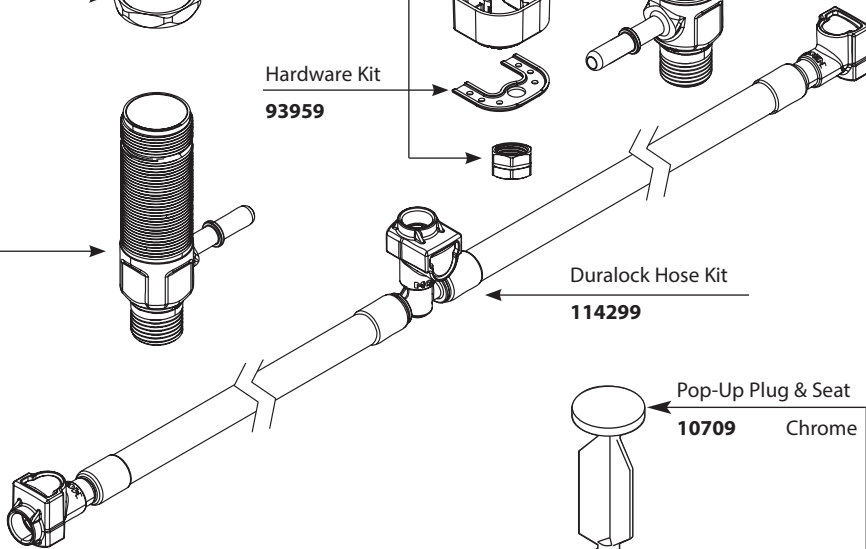

O-Rings (2)

103466

Spout Shank & O Rings

100702

Installation Tool  
(Obsolete)

100110

Hardware Package

12715

Hardware Kit

93959

Installation Tool  
(Not included  
in 69000)

118305

Valve body Kit

174292 - Hot  
174291 - Cold

Duralock Hose Kit

114299

Pop-Up Plug & Seat

10709

Chrome

M•pact System

■ Order by Part Number

<b>M•PACT VALVE</b>	
<b>Widespread Lavatory Rough-in Valve</b>	
<b>MODEL</b>	<b>PACK TYPE</b>
9000	Single
69000	Bulk ( 6 per carton)
<i>(100110 Wrench not included with 69000)</i>	