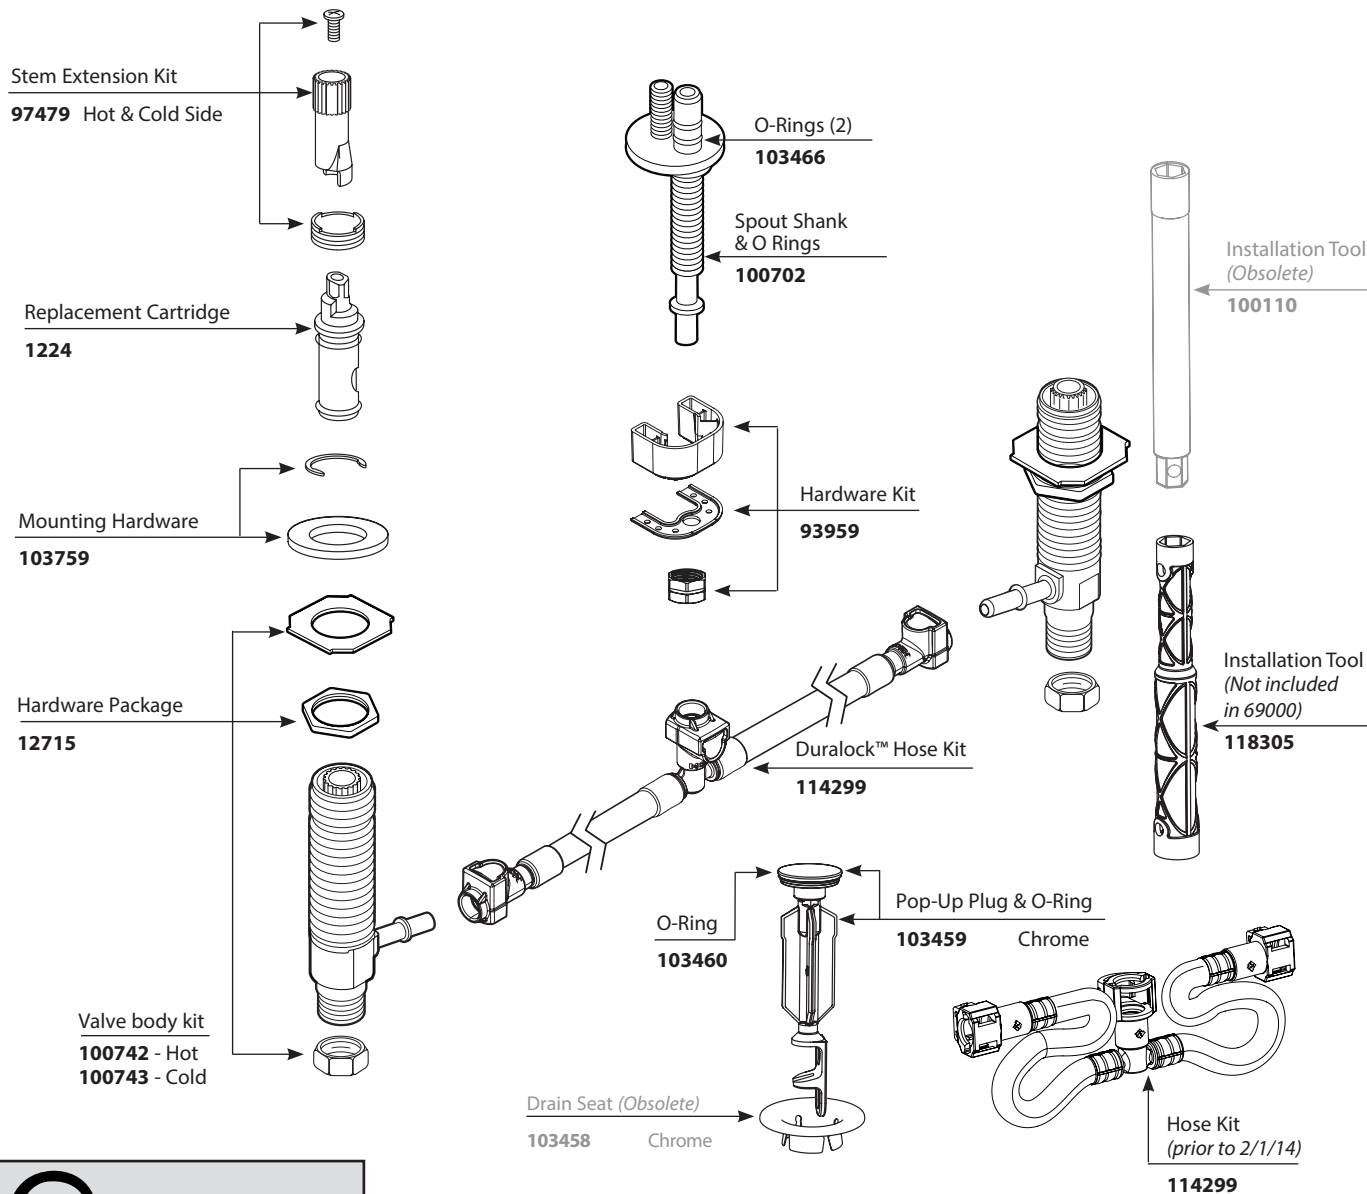

Pop-Up Plug & Seat

10709

Chrome

M•pact System

■ Order by Part Number

<b>M•PACT VALVE</b>	
<b>Widespread Lavatory Rough-in Valve</b>	
<b>MODEL</b>	<b>PACK TYPE</b>
9000	Single
69000	Bulk ( 6 per carton)
<i>(100110 Wrench not included with 69000)</i>	

■ Order by Part Number

<b>M•PACT VALVE</b>	
<b>Widespread Lavatory Rough-in Valve</b>	
<b>MODEL</b>	<b>PACK TYPE</b>
9000	Single
69000	Bulk ( 6 per carton)
<i>(100110 Wrench not included with 69000)</i>	

■ Order by Part Number