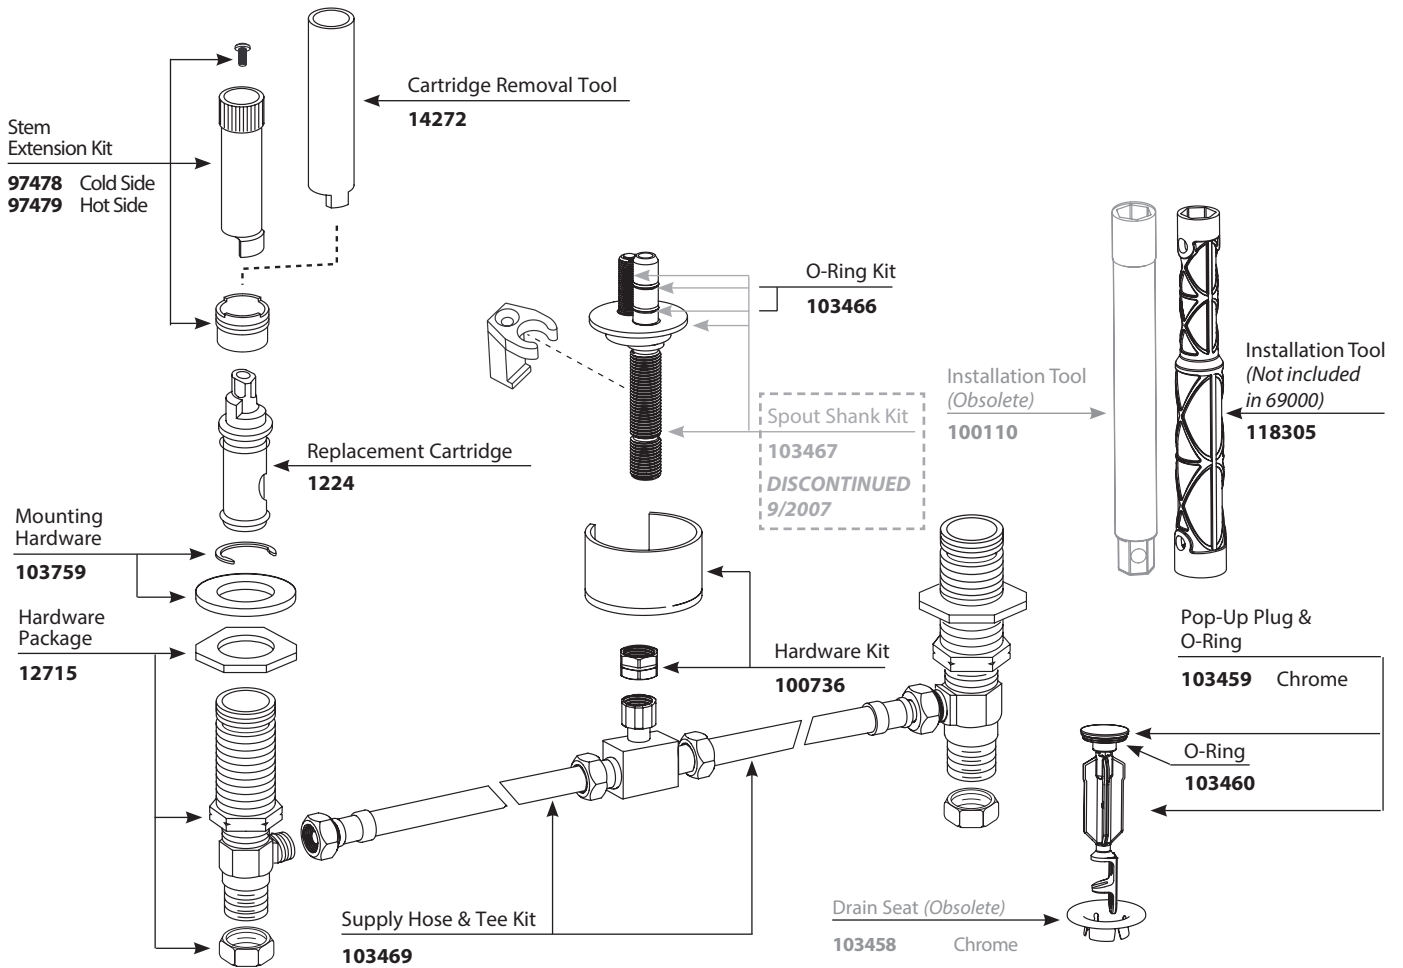

O-Rings (2)

103466

Spout Shank & O Rings

100702

Installation Tool  
(Obsolete)

100110

Hardware Package

12715

Pop-Up Plug & Seat

10709

Chrome

M•pact System

■ Order by Part Number

<b>M•PACT VALVE</b>	
<b>Widespread Lavatory Rough-in Valve</b>	
<b>MODEL</b>	<b>PACK TYPE</b>
9000	Single
69000	Bulk ( 6 per carton)
<i>(100110 Wrench not included with 69000)</i>	

■ Order by Part Number

<b>M•PACT VALVE</b>	
<b>Widespread Lavatory Rough-in Valve</b>	
<b>MODEL</b>	<b>PACK TYPE</b>
9000	Single
69000	Bulk ( 6 per carton)
<i>(100110 Wrench not included with 69000)</i>	

■ Order by Part Number