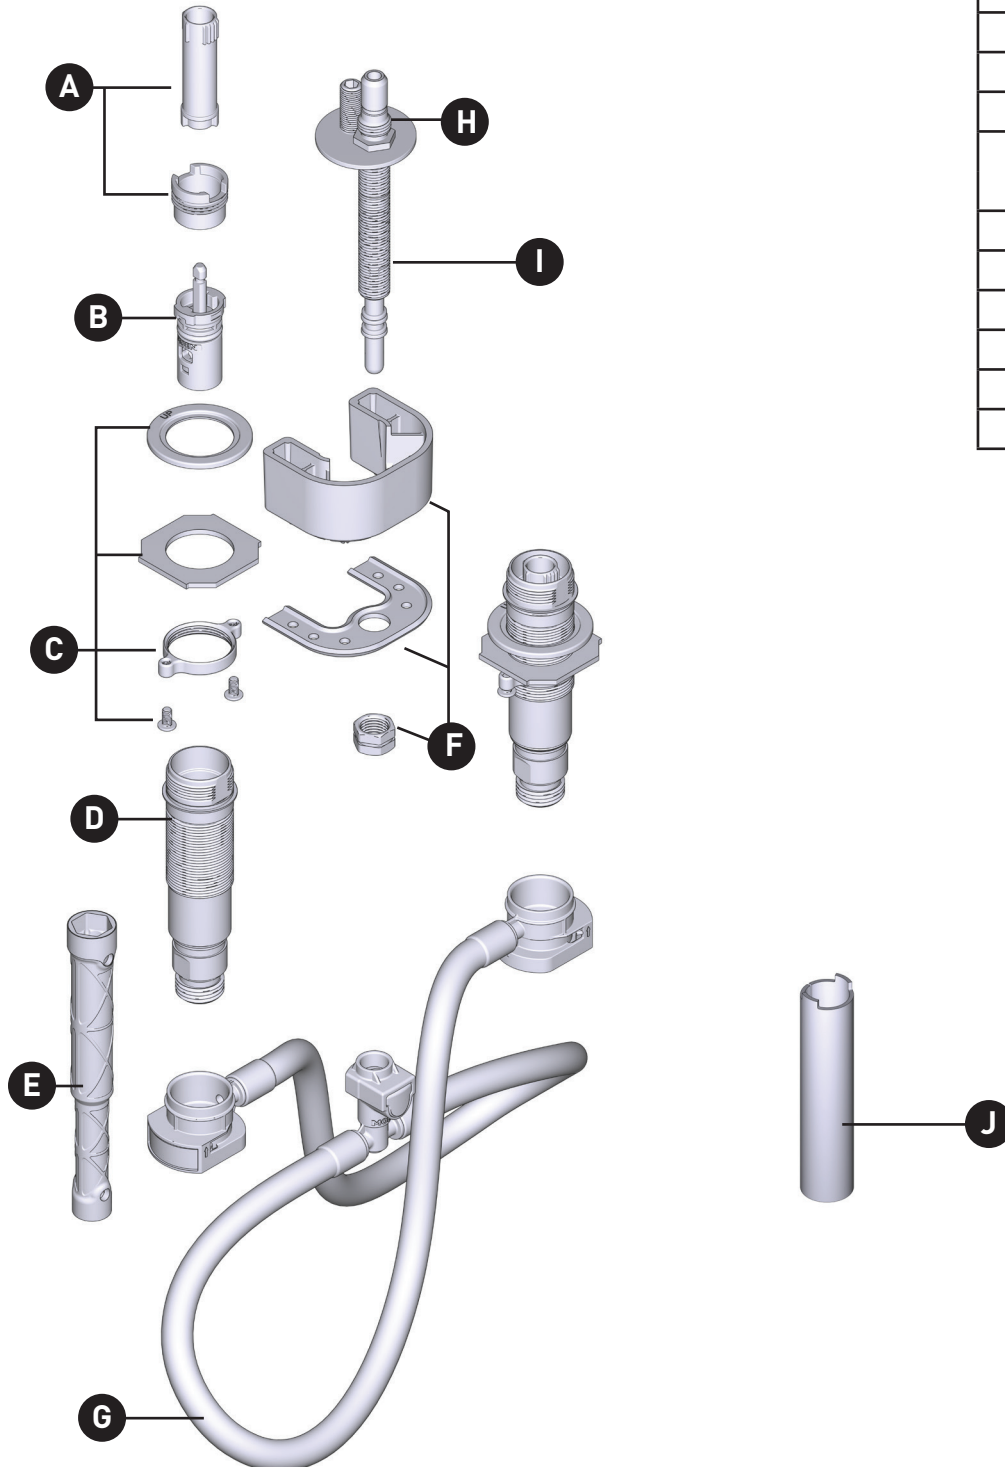

MOEN®

*There is more than one version of this model.
Page down to identify the version you have.*

ORDER BY PART NUMBER

ILLUSTRATED PARTS

M·PACT Valve

Widespread Lavatory Rough-In Valve

9000 Single

69000 Bulk Pack (6 per carton)

ID	Kit Number	Finish
A	174290 (hot & cold)	N/A
B	1234	N/A
C	215997	N/A
D	215996 (Hot)	N/A
	215995 (Cold)	N/A
E	118305	N/A
F	93959	N/A
G	215998	N/A
H	103466	N/A
I	100702	N/A
J	14242	N/A