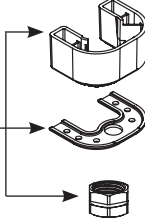

O-Rings (2)

103466

Spout Shank & O Rings

100702

Installation Tool  
(Obsolete)

100110

Hardware Package

12715

Hardware Kit

93959

Installation Tool  
(Not included  
in 69000)

118305

Valve body Kit

174292 - Hot  
174291 - Cold

Duralock Hose Kit

114299

Pop-Up Plug & Seat

10709

Chrome

M•pact System

■ Order by Part Number

<b>M•PACT VALVE</b>	
<b>Widespread Lavatory Rough-in Valve</b>	
<b>MODEL</b>	<b>PACK TYPE</b>
9000	Single
69000	Bulk ( 6 per carton)
<i>(100110 Wrench not included with 69000)</i>	