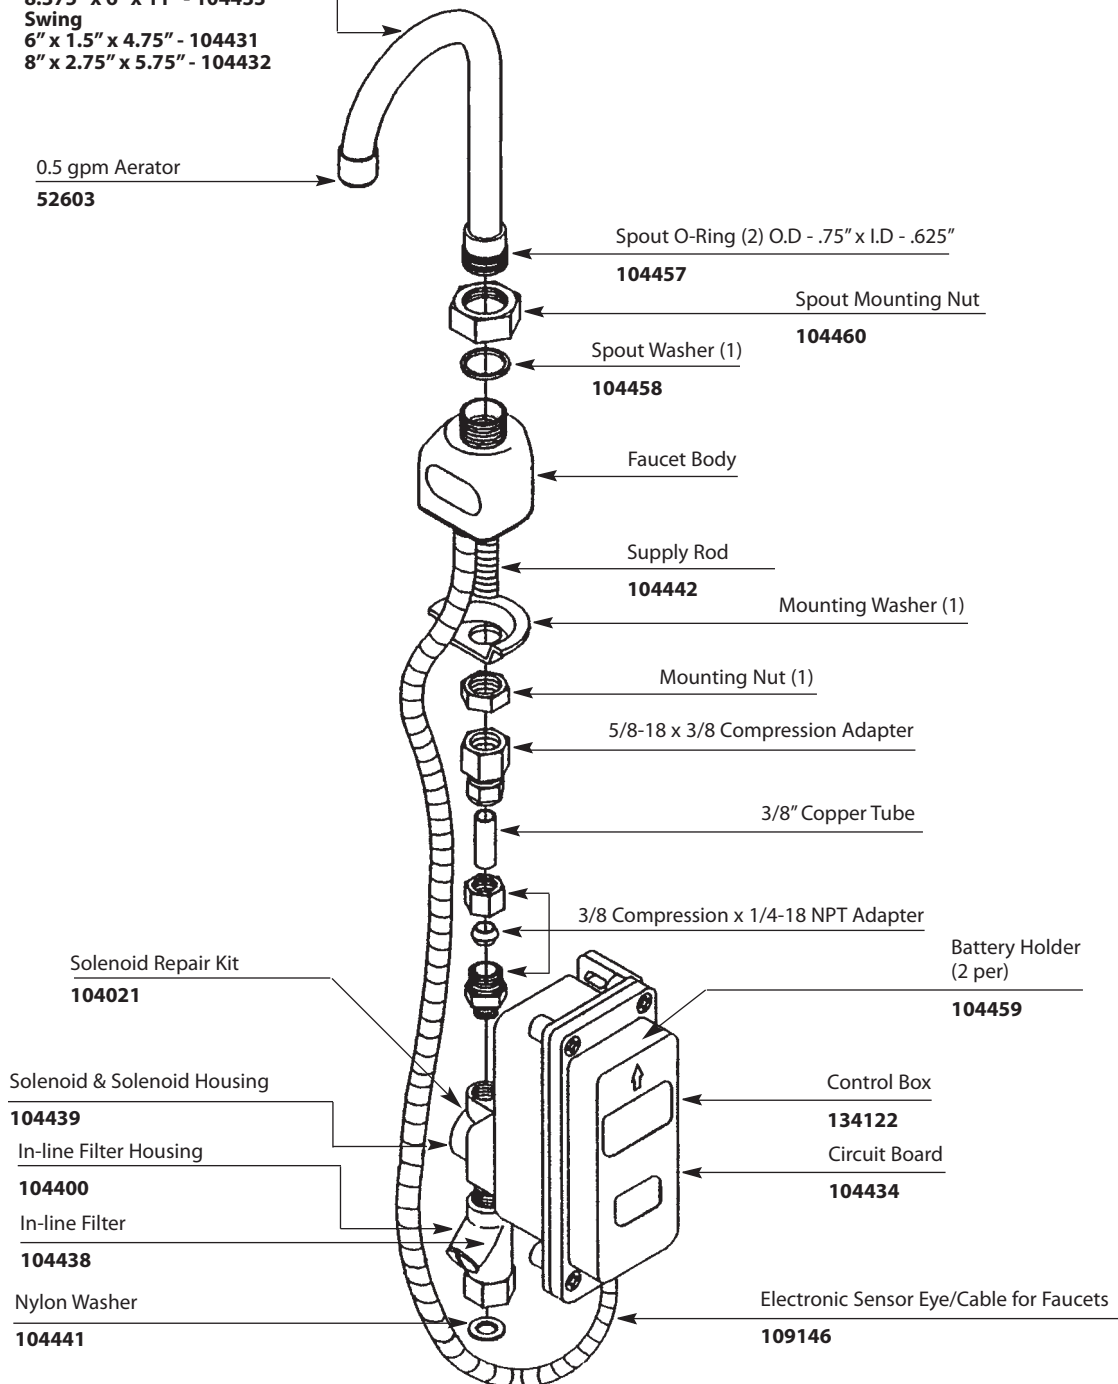

Temperature Control Handle
(Only applicable to 8562)

174061

Sensor & Bracket

182537

Mounting Hardware

174060

Filter Screen

174066

AC Conversion Kit

AC Transformer
(up to 8 devices)

104630

Faucet AC Connector
(1 per device)

174057

■ Order by Part Number

For models manufactured before July 2016.

| | |
|--|---------------|
| Single Deck-Mount, Gooseneck, Non-Mixing, Battery Powered Electronic Faucet | |
| MODEL | FINISH |
| 8303 | Chrome |

Spout

- Gooseneck**
- 5.75" x 6" x 10.25" - 104429
- 5.375" x 9" x 13.25" - 104430
- 8.375" x 6" x 11" - 104433
- Swing**
- 6" x 1.5" x 4.75" - 104431
- 8" x 2.75" x 5.75" - 104432

0.5 gpm Aerator
52603

Spout O-Ring (2) O.D - .75" x I.D - .625"
104457

Spout Mounting Nut
104460

Spout Washer (1)
104458

Faucet Body

Supply Rod
104442

Mounting Washer (1)

Mounting Nut (1)

5/8-18 x 3/8 Compression Adapter