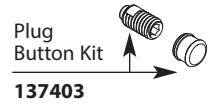

**HANDLE PLUG BUTTON
PRIOR TO 1/2011**

Plug Button

- 152859 Chrome
- 152859CSL Classic Stainless (use for Spot Resist Stainless)
- 152859ORB Oil Rubbed Bronze

Cartridge, Cartridge Nut and Set Screw

1255

Side Spray

- 136103C Chrome
- 140028CSL Classic Stainless
- 136103ORB Oil Rubbed Bronze
- 140028SRS Spot Resist Stainless

Hose Guide
(Side Spray Extension Kit
100816 Available for
Thick Deck Installation)

- 104235 Chrome
- 104235CSL Classic Stainless
- 104235ORB Oil Rubbed Bronze
- 126956SRS Spot Resist Stainless