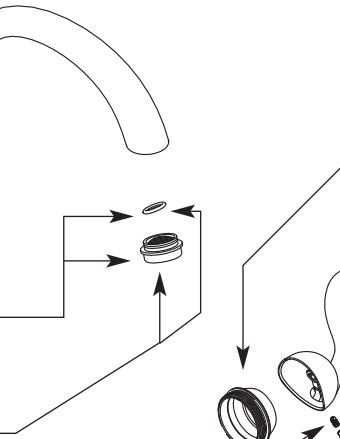

Buy it for looks. Buy it for life.®

*There is more than 1 version of this model.
Page down to identify the version you have.*

Illustrated Parts

■ **Order by Part Number**

1. **Handle Dome**
2. **140997** Chrome
   - **140997CSL** Classic Stainless
   - **140997ORB** Oil Rubbed Bronze
   - **140997SRS** Spot Resist Stainless

Spout Kit

- **176086** Chrome
- **176086ORB** Oil Rubbed Bronze
- **176086SRS** Spot Resist Stainless

Aerator Kit - (2.2 gpm)

- **151190** Chrome
- **151190CSL** Classic Stainless
- **151190ORB** Oil Rubbed Bronze
- **160997SRS** Spot Resist Stainless

Aerator Kit - (1.5 gpm)

- **179353** Chrome
- **179353ORB** Oil Rubbed Bronze
- **179353SRS** Spot Resist Stainless

ARBOR™
Single-Handle High Arc Kitchen Faucet with Side Spray

<u>MODELS</u>	<u>FINISH</u>
7790	Chrome
7790SRS	Spot Resist Stainless
Discontinued 7790ORB	Oil Rubbed Bronze
7790CSL	Classic Stainless

Handle Kit

- **148820** Chrome
- **148820CSL** Classic Stainless
- **148820ORB** Oil Rubbed Bronze
- **148820SRS** Spot Resist Stainless

Plug Button

- **152859** Chrome
- **152859CSL** Classic Stainless (use for Spot Resist Stainless)
- **152859ORB** Oil Rubbed Bronze

Cartridge Nut

Note: Must change nut with cartridge

144266

Set Screw

155023

Cartridge, Cartridge Nut and Set Screw

1255

Side Spray

- **136103C** Chrome
- **140028CSL** Classic Stainless
- **136103ORB** Oil Rubbed Bronze
- **140028SRS** Spot Resist Stainless

Hose Guide
(Side Spray Extension Kit 100816 Available for Thick Deck Installation)

- **104235** Chrome
- **104235CSL** Classic Stainless
- **104235ORB** Oil Rubbed Bronze
- **126956SRS** Spot Resist Stainless

Gasket Kit

148821

Installation Tool

118305

Mounting Hardware

113173

Diverter

144578

3-Hole Escutcheon

- **141002** Chrome
- **141002CSL** Classic Stainless
- **141002ORB** Oil Rubbed Bronze
- **141002SRS** Spot Resist Stainless

**SPOUT KIT
PRIOR TO 11/2014**

Spout Kit

- **151187** Chrome
- **151187CSL** Classic Stainless
- **151187ORB** Oil Rubbed Bronze
- **160999SRS** Spot Resist Stainless