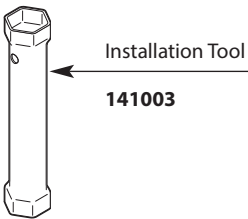

Aerator Kit - (1.5 gpm)

- 179353 Chrome
- 179353ORB Oil Rubbed Bronze
- 179353SRS Spot Resist Stainless

Mounting Hardware
113173

Handle Dome

- 140997 Chrome
- 140997CSL Classic Stainless
- 140997ORB Oil Rubbed Bronze
- 140997SRS Spot Resist Stainless

Handle Kit

- 148820 Chrome
- 148820CSL Classic Stainless
- 148820ORB Oil Rubbed Bronze
- 148820SRS Spot Resist Stainless

Set Screw
155023