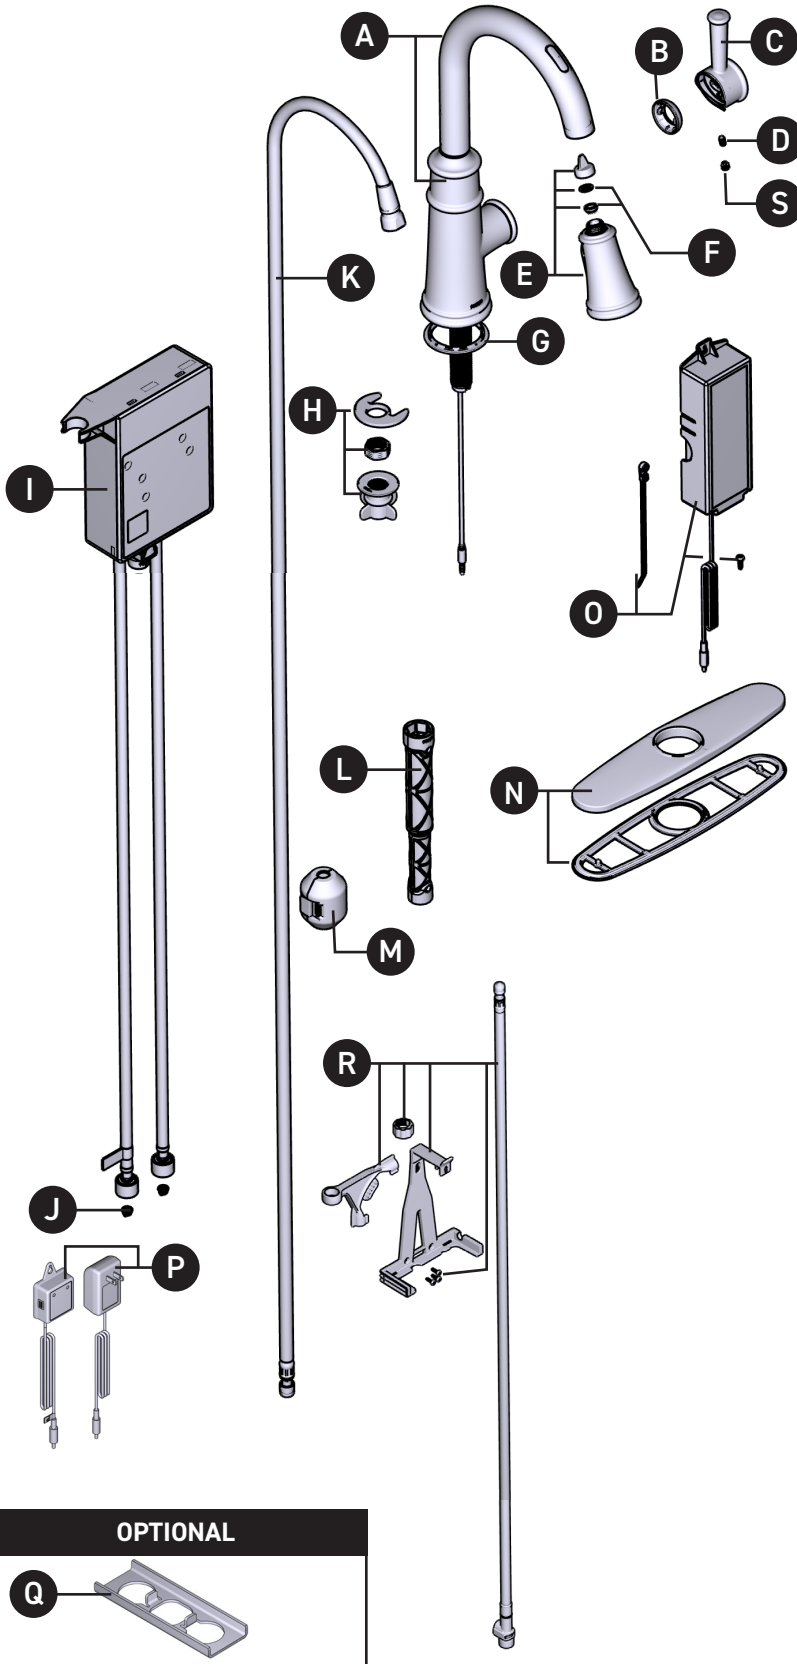

**MODEL**

7260EVC  
7260EVBL  
7260ORB  
7260EVSRS

**FINISH**

Chrome  
Matte Black  
Oil Rubbed Bronze  
Spot Resist Stainless

ID	Kit Number	Kit Description	Finish
A	176077	Spout Kit	Chrome
	176077BL		Matte Black
	176077ORB		Oil Rubbed Bronze
	176077SRS		Spot Resist Stainless
B	160660	Handle Dome	Chrome
	160660BL		Matte Black
	160660ORB		Oil Rubbed Bronze
	160660SRS		Spot Resist Stainless
C	205845	Handle Kit	Chrome
	205845BL		Matte Black
	205845ORB		Oil Rubbed Bronze
	205845SRS		Spot Resist Stainless
D	155023	Set Screw <i>(requires 3/32" hex key)</i>	N/A
E	205847	Wand Kit	Chrome
	205847BL		Matte Black
	205847ORB		Oil Rubbed Bronze
	205847SRS		Spot Resist Stainless
F	141025	Wand Screen, O-Ring Kit <i>(for Power-Boost Wand Kit)</i>	N/A
G	168498	Deck Gasket	N/A
H	201310	Mounting Hardware	N/A
I	201311	Control Box	N/A
J	197171	Filter Screen	N/A
K	150259	Hose Kit	N/A
L	118305	Installation Tool	N/A
M	150260	Hose Weight Kit	N/A
N	157328	Escutcheon Kit	Chrome
	157328BL		Matte Black
	157328ORB		Oil Rubbed Bronze
	157328SRS		Spot Resist Stainless
O	201309	Battery Holder/ Hardware Pack <i>(6D Alkaline Batteries not included)</i>	N/A
P	169031	AC Adapter <i>(sold separately)</i>	N/A
Q	176787	Mounting Bracket <i>(optional)</i>	N/A
R	199785	Control Box Wall Mount Kit <i>(optional sold separately)</i>	N/A
S	152859	Plug Button	Chrome
	152859BL		Matte Black
	152859ORB		Oil Rubbed Bronze
	152859SRS		Spot Resist Stainless