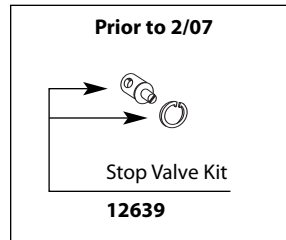

Buy it for looks. Buy it for life.®

Illustrated Parts

■ Order by Part Number

CHATEAU®		
Single-Handle Shower Valve Only		
MODEL	CONNECTION	STOPS
62700	4-port IPS	No
62720	4-port CC	No
DISCONTINUED SKUS		
62600	3-port IPS	No
62620	3-port CC	No
62670	3-port CC	Yes
62770	4-port CC	Yes

Stop Valve Kit

136123

Retainer Clip

96914

Stop-Check Valve Kit

12318

Stop-Check Valve

512