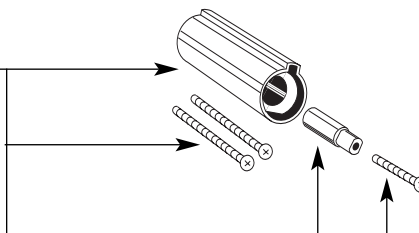

TO ORDER PARTS CALL: 1-800-BUY-MOEN

www.moen.com