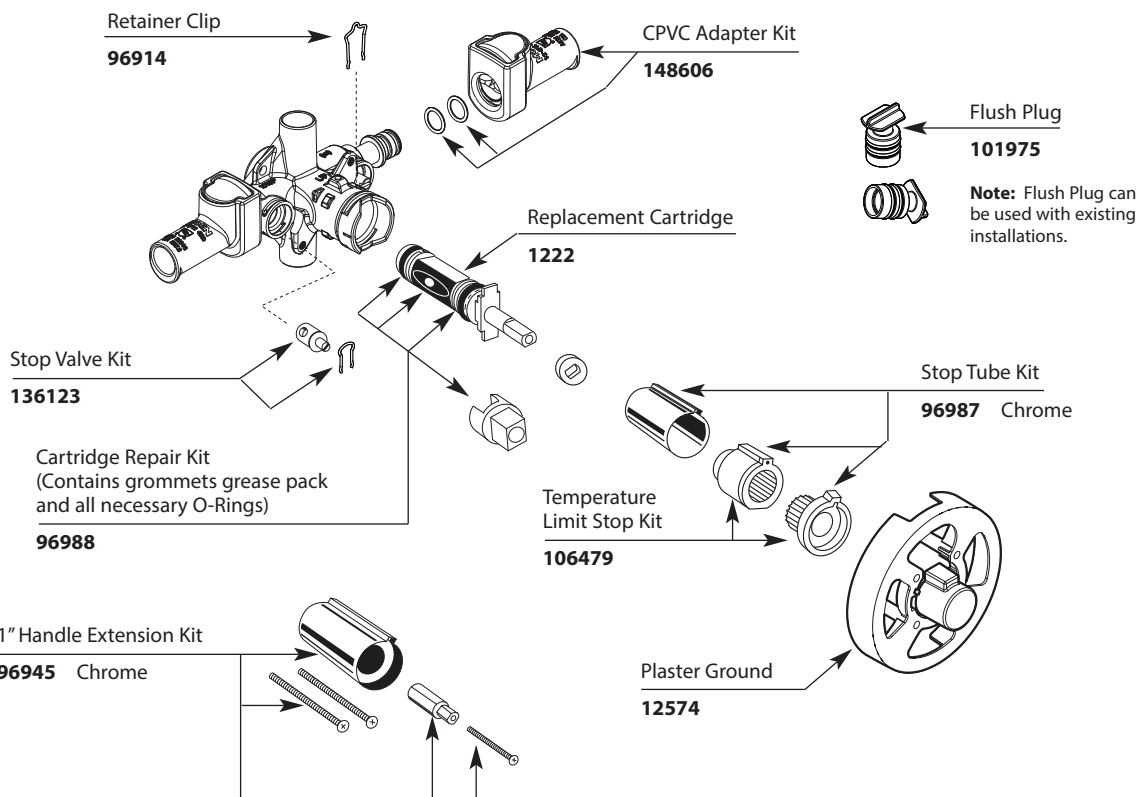

Buy it for looks. Buy it for life.®

■ Order by Part Number

*There is more than 1 version of this model.
Page down to identify the version you have.*

Illustrated Parts

Posi-Temp® Rough-in: CPVC Version

MODEL	FINISH	STOPS
62330	CPVC	Yes
62340	CPVC	No
FP62340	CPVC	No