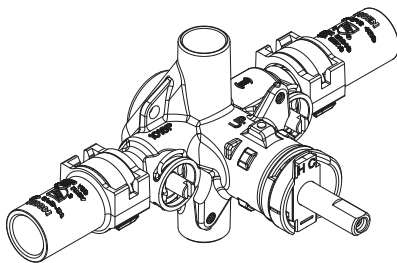

# Illustrated Parts

**Prior to 2/07**

Stop Valve Kit  
**12639**

Retainer Clip  
**96914**

CPVC Adapter Kit  
**148606**

Flush Plug  
**101975**

**Note:** Flush Plug can be used with existing installations.

Replacement Cartridge  
**1222**