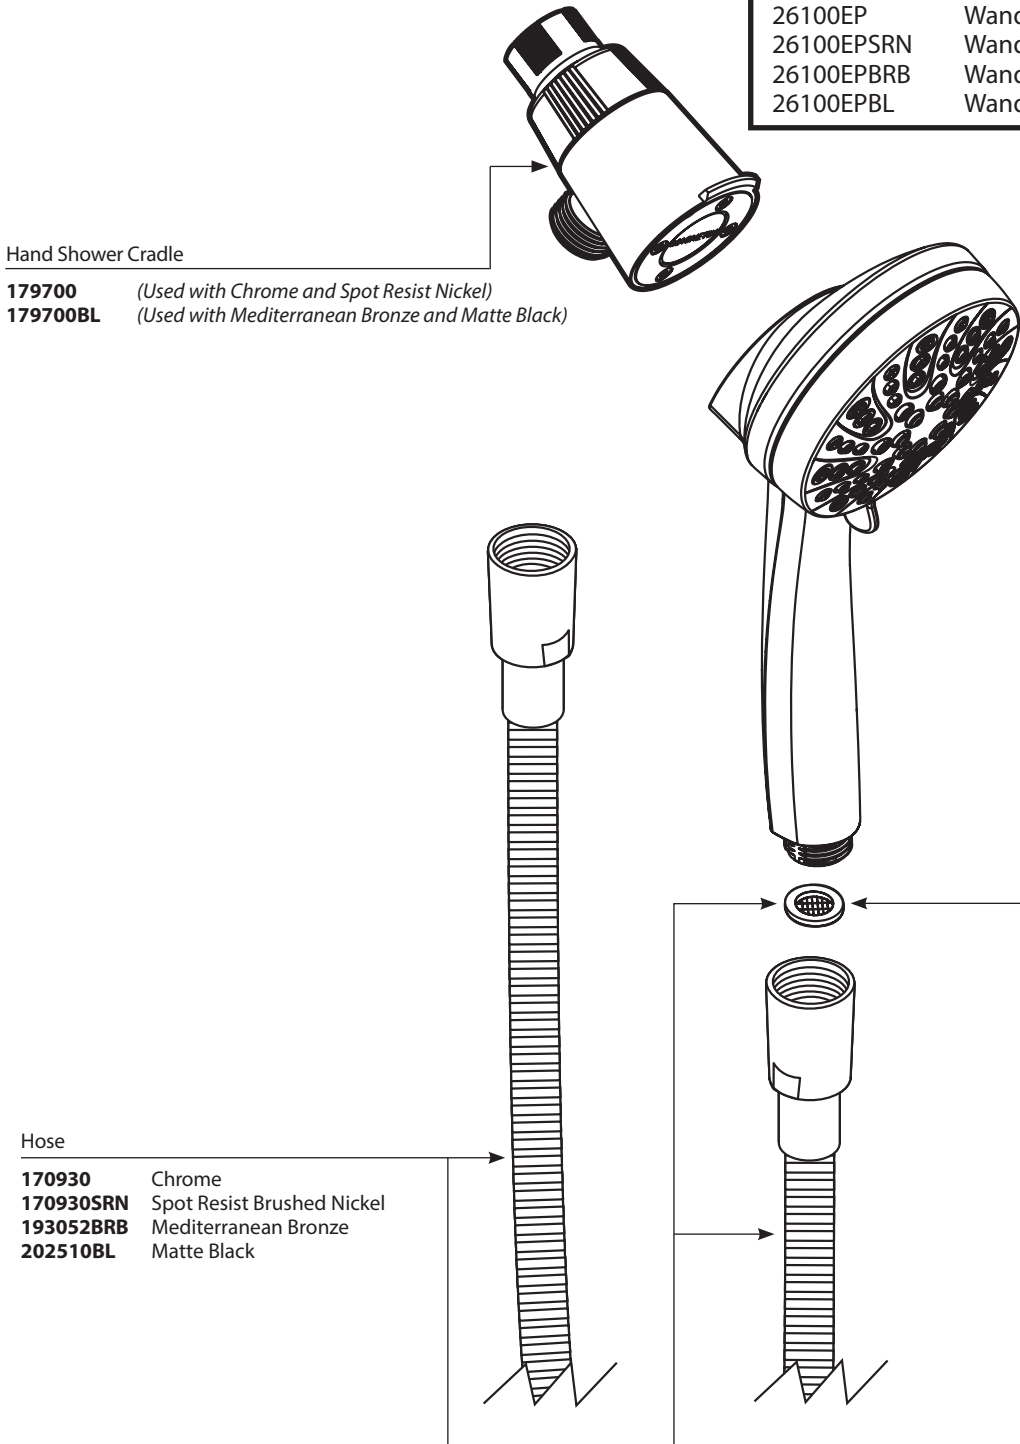

■ Order by Part Number

Engage™ Six Function Handshower		
MODEL	TYPE	FINISH
26100	Wand	Chrome
26100SRN	Wand	Spot Resist Brushed Nickel
26100BRB	Wand	Mediterranean Bronze
26100BL	Wand	Matte Black
26100EP	Wand	Chrome
26100EPSRN	Wand	Spot Resist Brushed Nickel
26100EPBRB	Wand	Mediterranean Bronze
26100EPBL	Wand	Matte Black

Hand Shower Cradle

179700 (Used with Chrome and Spot Resist Nickel)
179700BL (Used with Mediterranean Bronze and Matte Black)

Screen Washer

101199

Hose

170930 Chrome
170930SRN Spot Resist Brushed Nickel
193052BRB Mediterranean Bronze
202510BL Matte Black